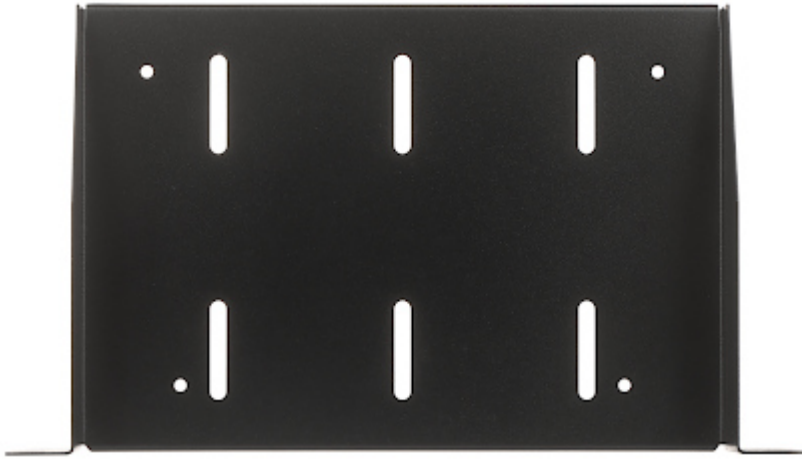

Code: P10/145/B

SHELF P10/145/B 145 mm

Net: 5.78 EUR Gross: 5.78 EUR

The shelf for the RACK 10" cabinet, designed for devices with housings which don't support the RACK cabinet mounting standard.

SPECIFICATION

Width:	10 "
Height:	1 U
Depth:	145 mm
Mount:	four-point
Color:	Black (RAL 9005)
Weight:	0.29 kg
Guarantee:	2 years

PRESENTATION

Front view:

Rear view:

Top view:

DELTA-OPTI Monika Matysiak; <https://www.delta.poznan.pl>
POL; 60-713 Poznań; Graniczna 10
e-mail: delta-opti@delta.poznan.pl; tel: +(48) 61 864 69 60