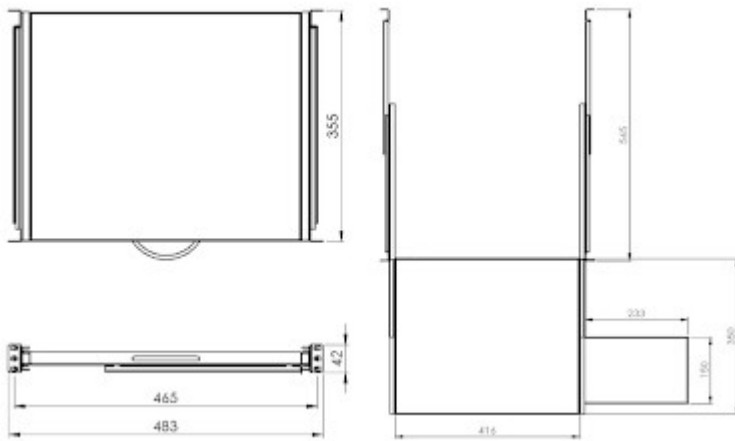

Code: P19R/350/B-KM

ADJUSTABLE DRAWER FOR KEYBOARD AND MOUSE **P19R/350/B-KM**

Net: **33.19 CHF** Gross: **33.19 CHF**

The P19R/350/B-KM pull-out drawer allows you to conveniently store the keyboard and computer mouse in the RACK 19" cabinet. Adjustable spacing of mounting rails allows the product to be mounted in cabinets with a depth of 350 ... 555 mm. The pull-out shelf provides additional space for more convenient mouse operation.

SPECIFICATION

| | |
|-------------------|---|
| Width: | 19 " |
| Height: | 1 U |
| Mount: | four-point |
| Application: | RACK 19" |
| Bearing capacity: | 30 kg |
| Main features: | <ul style="list-style-type: none">• The drawer extends 350 mm in relation to the front mounting rails• The pull-out shelf provides additional space for more convenient mouse operation• Mounting rail spacing : min. 325 mm, max. 560 mm |
| Color: | Black (RAL 9005) |
| Dimensions: | 483 x 355 x 42 mm |
| Weight: | 2.69 kg |
| Guarantee: | 2 years |

PRESENTATION

The pull-out shelf provides additional space for more convenient mouse operation:

Side view:

Dimensions:

In the kit:

PACKAGE

| | |
|----------------------------------|--------------------|
| Dimensions (L x W x H): 0x0x0 mm | Gross Weight: 0 kg |
|----------------------------------|--------------------|