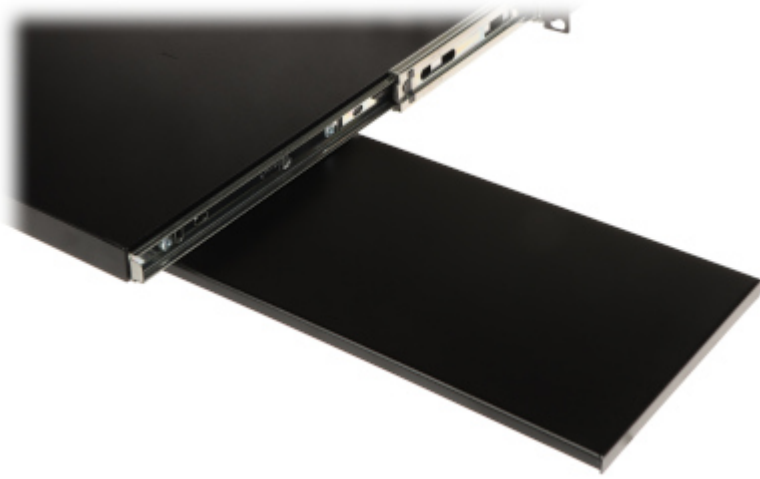

Code: P19R/350/B-KM

ADJUSTABLE DRAWER FOR KEYBOARD AND MOUSE **P19R/350/B-KM**

Net: **33.19 CHF** Gross: **33.19 CHF**

The P19R/350/B-KM pull-out drawer allows you to conveniently store the keyboard and computer mouse in the RACK 19" cabinet. Adjustable spacing of mounting rails allows the product to be mounted in cabinets with a depth of 350 ... 555 mm. The pull-out shelf provides additional space for more convenient mouse operation.

SPECIFICATION

| | |
|-------------------|---|
| Width: | 19 " |
| Height: | 1 U |
| Mount: | four-point |
| Application: | RACK 19" |
| Bearing capacity: | 30 kg |
| Main features: | <ul style="list-style-type: none">• The drawer extends 350 mm in relation to the front mounting rails• The pull-out shelf provides additional space for more convenient mouse operation• Mounting rail spacing : min. 325 mm, max. 560 mm |
| Color: | Black (RAL 9005) |
| Dimensions: | 483 x 355 x 42 mm |
| Weight: | 2.69 kg |
| Guarantee: | 2 years |

PRESENTATION

The pull-out shelf provides additional space for more convenient mouse operation:

Side view:

Dimensions:

In the kit:

PACKAGE

| | |
|----------------------------------|--------------------|
| Dimensions (L x W x H): 0x0x0 mm | Gross Weight: 0 kg |
|----------------------------------|--------------------|