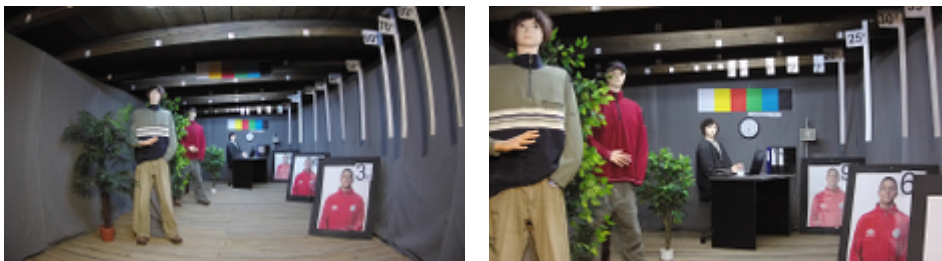

In the kit:

OUR TESTS

Camera image at artificial illumination (about 30Lux):

Camera image at night conditions with internal built-in IR illuminator on:

Camera image at direct strong light opposite to camera: