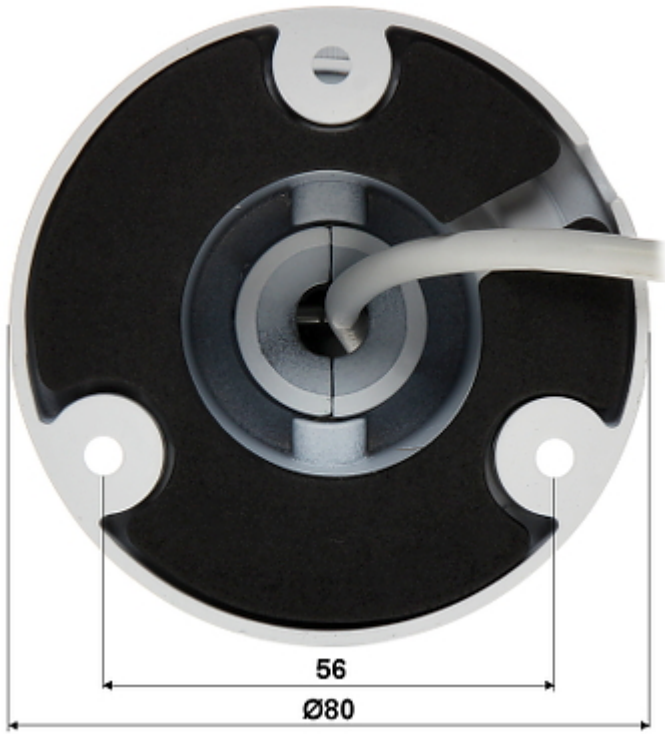

Camera bracket allows to adjust the camera to any direction, and power cables are hidden inside the bracket. PoE powering possibility, compatible with the 802.3af standard makes the device more universal and easier to install.

DELTA-OPTI Monika Matysiak; <https://www.delta.poznan.pl>
POL; 60-713 Poznań; Graniczna 10
e-mail: delta-opti@delta.poznan.pl; tel: +(48) 61 864 69 60

Max. number of on-line users:	10
ONVIF:	2.4
RS-485 interface:	—
Mobile phones support:	Port no.: 80 or access by a cloud (P2P) <ul style="list-style-type: none"> • Android: Free application FREEIP • iOS (iPhone): Free application FREEIP
Default admin user / password:	admin / admin
Default IP address:	192.168.1.168
Web browser access ports:	80
PC client access ports:	80
Mobile client access ports:	80
Port ONVIF:	80
RTSP URL:	rtsp://user:password@ip_address:80/0 - Main stream rtsp://user:password@ip_address:80/1 - Sub stream
Main features:	<ul style="list-style-type: none"> • ICR - Movable InfraRed filter • ISO+ - improve image quality when working at night conditions with active IR illuminator • 3D-DNR - Digital Noise Reduction • WDR - Wide Dynamic Range • Motion Detection • Privacy zones • Configurable: brightness, contrast, saturation • Sharpness - sharper image outlines • Mirror - Mirror image • Day/night mode
Power supply:	<ul style="list-style-type: none"> • PoE (802.3af) • 12 V DC / 510 mA
Housing:	Compact, Metal
Color:	White
"Index of Protection":	IP66
Operation temp:	-20 °C ... 55 °C
Weight:	0.722 kg
Dimensions:	260 x 98 x 80 mm
Supported languages:	English, Bulgarian, Chinese, French, Dutch, Spanish, Japanese, Korean, German, Polish, Portuguese, Russian, Turkish, Italian
Manufacturer / Brand:	APTI
Guarantee:	2 years

In the kit:

OUR TESTS

Camera image at artificial illumination (about 30Lux):

Camera image at night conditions with internal built-in IR illuminator on:

Camera image at direct strong light opposite to camera: