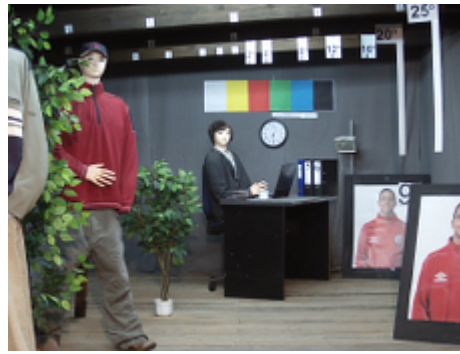

PRESENTATION

Side view:

Camera mounting side view:

In the kit:

Example captures of device interface:

OUR TESTS

Camera image at artificial illumination (about 30Lux):

Camera image at night conditions with internal built-in IR illuminator on:

Camera image at direct strong light opposite to camera:

OUR OPINIONS

- The camera is full compatible with DAHUA recorders.
- Motozoom lens.

PACKAGE

Dimensions (L x W x H): 0x0x0 mm	Gross Weight: 0 kg
----------------------------------	--------------------