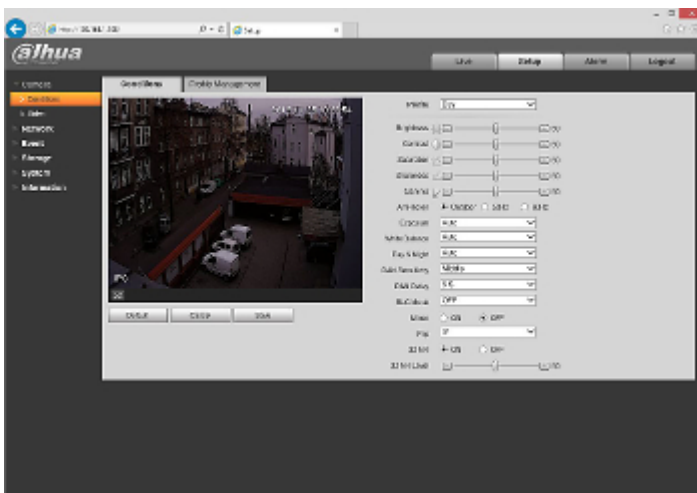

DELTA-OPTI Monika Matysiak; <https://www.delta.poznan.pl>
POL; 60-713 Poznań; Graniczna 10
e-mail: delta-opti@delta.poznan.pl; tel: +(48) 61 864 69 60

Max. number of on-line users:	20
ONVIF:	2.41
Alarm inputs / outputs:	—
Audio:	—
RS-485 interface:	—
Mobile phones support:	Port no.: 37777 or access by a cloud (P2P) <ul style="list-style-type: none"> • Android: Free application DMSS • iOS (iPhone): Free application DMSS There are also paid versions of mobile applications: gDMSS Plus, iDMSS Plus, wDMSS plus
Power supply:	<ul style="list-style-type: none"> • PoE (802.3af), • 12 V DC / 360 mA
Power consumption:	max. 8.5 W
Main features:	<ul style="list-style-type: none"> • Motozoom lens - Controlling from browser, NVR or software • ICR - Movable InfraRed filter • 3D-DNR - Digital Noise Reduction • WDR - Wide Dynamic Range • BLC - configurable Back Light Compensation • HLC - High Light Compensation (spot) • Day/Night mode (color/b&w/auto) • Configurable Privacy Zones
Housing:	Compact, Metal
Color:	White
"Index of Protection":	IP66
Operation temp:	-30 °C ... 50 °C
Weight:	0.602 kg
Dimensions:	213 x 72 x 80 mm
Supported languages:	English, Polish
Manufacturer / Brand:	DAHUA
Guarantee:	3 years

PRESENTATION

Side view:

Camera mounting side view:

In the kit:

Example captures of device interface:

OUR TESTS

Camera image at artificial illumination (about 30Lux):

Camera image at night conditions with internal built-in IR illuminator on:

Camera image at direct strong light opposite to camera:

OUR OPINIONS

- The camera is full compatible with DAHUA recorders.
- Motozoom lens.

PACKAGE

Dimensions (L x W x H): 0x0x0 mm	Gross Weight: 0 kg
----------------------------------	--------------------