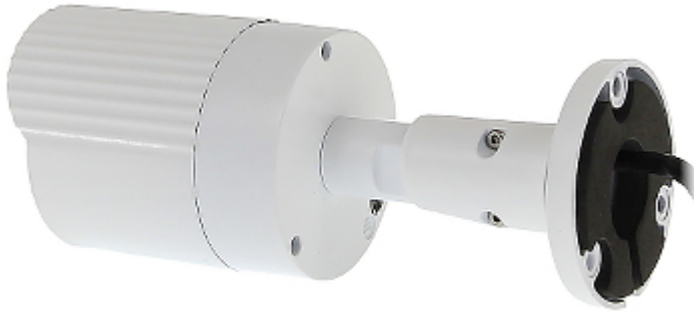

Bracket dimensions: