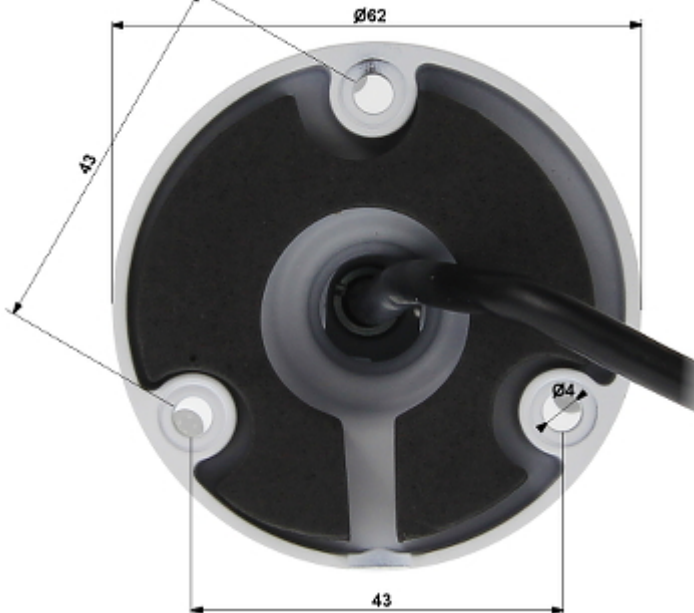

DELTA-OPTI Monika Matysiak; <https://www.delta.poznan.pl>
POL; 60-713 Poznań; Graniczna 10
e-mail: delta-opti@delta.poznan.pl; tel: +(48) 61 864 69 60

Web browser access ports:	80, 554, 1935 - Firmware V1.0, V1.1 80, 5050, 5051, 5052 - Firmware V4.0 - V4.3
PC client access ports:	5050, 5051, 5052
Mobile client access ports:	5053
Port ONVIF:	80 - Firmware V1.0, V1.1 8000 - Firmware V4.0 - V4.3
RTSP URL:	rtsp://ip_address:554/ch01.264 - Main stream rtsp://ip_address:554/ch01_sub.264 - Sub stream
Main features:	<ul style="list-style-type: none"> • ICR - Movable InfraRed filter • Possibility to change the resolution, quality and bit rate • Motion Detection • Privacy zones • Configurable: brightness, contrast, saturation • Sharpness - sharper image outlines • Mirror - Mirror image • Day/night mode
Power supply:	12 V DC / 350 mA
Housing:	Metal
Color:	White
"Index of Protection":	IP66
Operation temp:	-10 °C ... 55 °C
Weight:	0.39 kg
Dimensions:	Ø 65 x 168 mm
Supported languages:	English, Polish
Manufacturer / Brand:	GEMINI
Guarantee:	2 years

PRESENTATION

Front view:

Side view:

Bracket dimensions:

See how you can power the camera in PoE standard:

1. SWITCH PoE
 2. POE-802.3AF/C
 3. IP Camera
 4. Ethernet
 5. Ethernet + PoE
- In the kit:

OUR OPINIONS

- The DNR function reducing the image noise is not implemented in the camera.

PACKAGE

Dimensions (L x W x H): 0x0x0 mm	Gross Weight: 0 kg
----------------------------------	--------------------