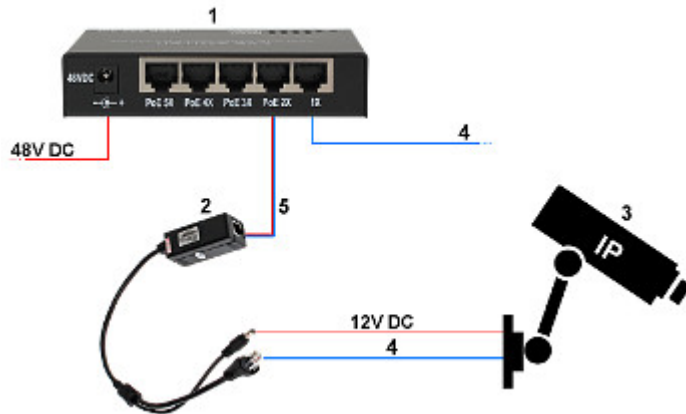

DELTA-OPTI Monika Matysiak; <https://www.delta.poznan.pl>
POL; 60-713 Poznań; Graniczna 10
e-mail: delta-opti@delta.poznan.pl; tel: +(48) 61 864 69 60

Web browser access ports:	80, 554, 1935 - Firmware V1.0, V1.1 80, 5050, 5051, 5052 - Firmware V4.0 - V4.3
PC client access ports:	5050, 5051, 5052
Mobile client access ports:	5053
Port ONVIF:	80 - Firmware V1.0, V1.1 8000 - Firmware V4.0 - V4.3
RTSP URL:	rtsp://ip_address:554/ch01.264 - Main stream rtsp://ip_address:554/ch01_sub.264 - Sub stream
Main features:	<ul style="list-style-type: none"> • ICR - Movable InfraRed filter • Possibility to change the resolution, quality and bit rate • Motion Detection • Privacy zones • Configurable: brightness, contrast, saturation • Sharpness - sharper image outlines • Mirror - Mirror image • Day/night mode
Power supply:	12 V DC / 350 mA
Housing:	Metal
Color:	White
"Index of Protection":	IP66
Operation temp:	-10 °C ... 55 °C
Weight:	0.39 kg
Dimensions:	Ø 65 x 168 mm
Supported languages:	English, Polish
Manufacturer / Brand:	GEMINI
Guarantee:	2 years

PRESENTATION

Front view:

Side view:

Bracket dimensions:

See how you can power the camera in PoE standard:

1. SWITCH PoE
 2. POE-802.3AF/C
 3. IP Camera
 4. Ethernet
 5. Ethernet + PoE
- In the kit:

OUR OPINIONS

- The DNR function reducing the image noise is not implemented in the camera.

PACKAGE

Dimensions (L x W x H): 0x0x0 mm	Gross Weight: 0 kg
----------------------------------	--------------------