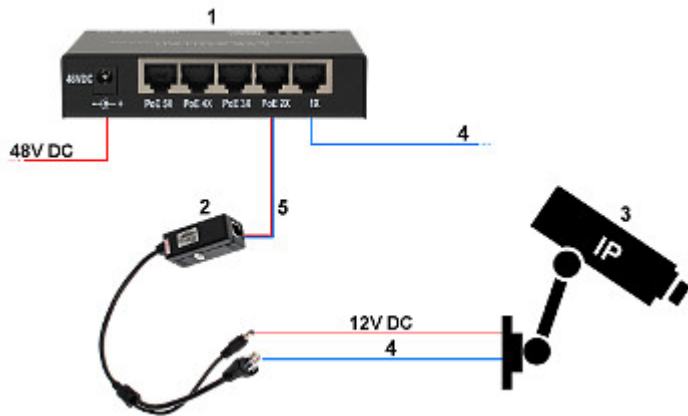

1. SWITCH PoE
  2. POE-802.3AF/C
  3. IP Camera
  4. Ethernet
  5. Ethernet + PoE
2. In the kit: