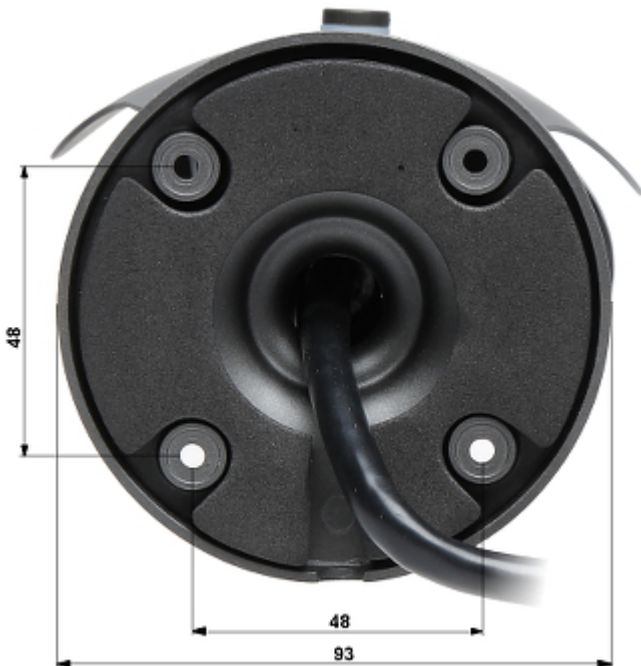

See how you can power the camera in PoE standard: