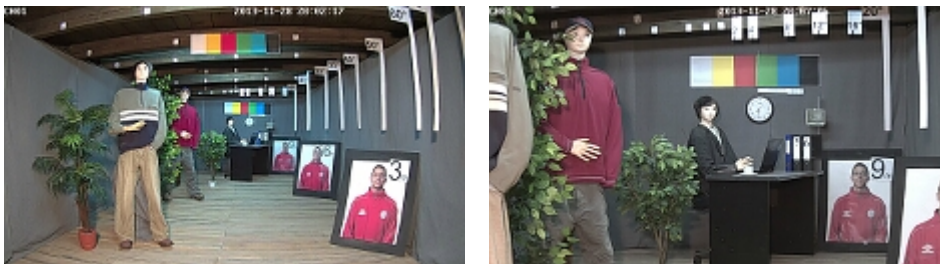

OUR TESTS

Camera image at artificial illumination (about 30Lux):

Camera image at night conditions with internal built-in IR illuminator on:

Camera image at direct strong light opposite to camera:

DELTA-OPTI Monika Matysiak; <https://www.delta.poznan.pl>
 POL; 60-713 Poznań; Graniczna 10
 e-mail: delta-opti@delta.poznan.pl; tel: +(48) 61 864 69 60