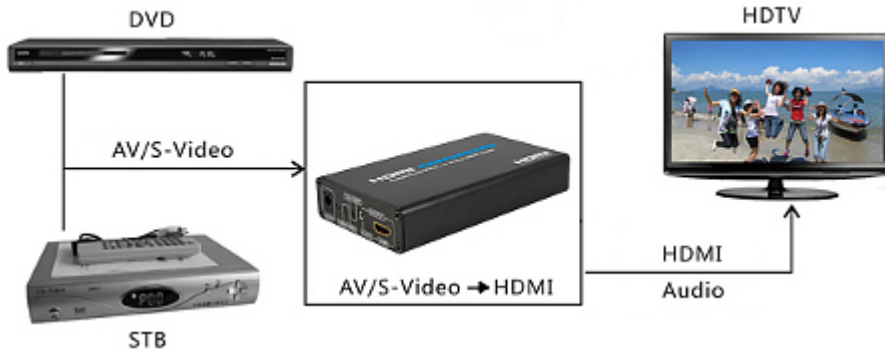

### SPECIFICATION

Inputs:	Composite Video - CVBS (Cinch) S-VIDEO Audio Stereo (2x Cinch)
Outputs:	HDMI Audio (Jack stereo socket)
PAL/NTSC auto detection:	✓
Main features:	Source signal selection by the switch (Composite or S-VIDEO)
Supported resolutions:	720p @ 60Hz 1080p @ 60Hz
HDMI standard:	1.3
Dimensions:	150 x 85 x 28 mm
Power supply:	5 V DC / 2 A (power adapter included)
Weight:	0.26 kg
Guarantee:	2 years

In the kit:

Package:

**PACKAGE**

Dimensions (L x W x H): 0x0x0 mm	Gross Weight: 0 kg
----------------------------------	--------------------