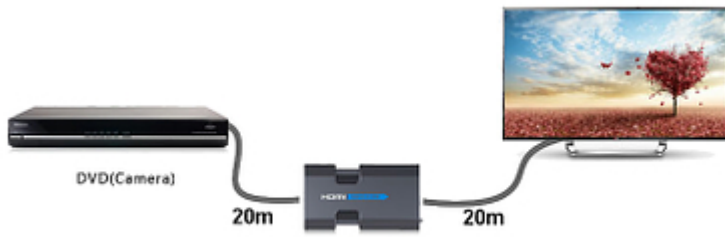

PACKAGE

Dimensions (L x W x H): 0x0x0 mm	Gross Weight: 0 kg