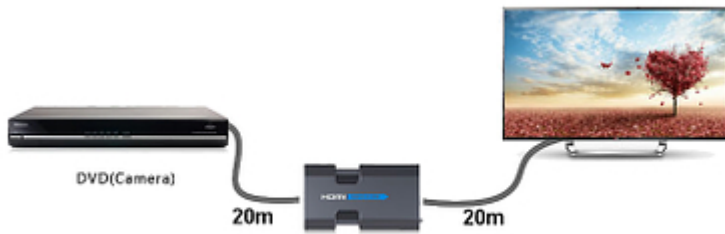

PACKAGE

Dimensions (L x W x H): 0x0x0 mm	Gross Weight: 0 kg