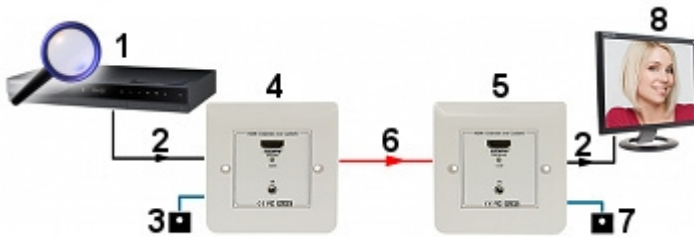

## REMOTE CONTROLLER HDMI EXTENSION **TRF-EX-5E**

Net: **17.76 EUR** Gross: **17.76 EUR**

Remote controller cable extension working with the HDMI-EX-5E/TRF Extender. The set includes transmitter and receiver. Receiver is mounted near a LCD TV/monitor, and the transmitter near a device with HDMI output (PC, notebook, DVD player, Blu-Ray player, HDTV receiver, Home Cinema System, Xbox/Playstation game console, camera).  
Attention! The TRF-EX-5E cooperates with HDMI-EX-5E/TRF only.

You don't need to use the adapter when the extension working with HDMI-EX-5E/TRF Extender  
Schematic diagram of the remote controller extension with the HDMI-EX-5E/TRF Extender using:

- 1) Player with HDMI output
- 2) HDMI cable
- 3) IR transmitter
- 4) Extender (transmitter)
- 5) Extender (receiver)
- 6) Twisted-pair cable cat. 5e/6 (max. 30 m)
- 7) IR receiver
- 8) Monitor with HDMI input