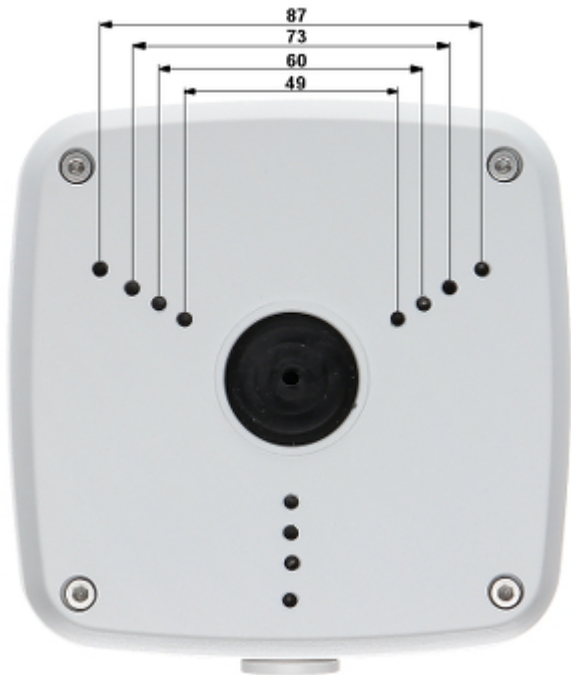

Code: BCS-AT1356

CAMERA BRACKET **BCS-AT1356**

Net: 21.63 EUR Gross: 21.63 EUR

For outdoor use.

SPECIFICATION

Suitable for cameras:	Camera series BCS-TIP3000/5000/6000
Material:	Aluminum
Color:	White
Distance from mounting surface:	53 mm
Weight:	0.61 kg
Dimensions:	134 x 134 x 55 mm
Manufacturer / Brand:	BCS
Guarantee:	2 years

PRESENTATION

Camera mounting side view:

View of the ceiling mounting side:

Internal view:

Bracket dimensions:

In the kit:

PACKAGE

Dimensions (L x W x H): 0x0x0 mm	Gross Weight: 0 kg
----------------------------------	--------------------