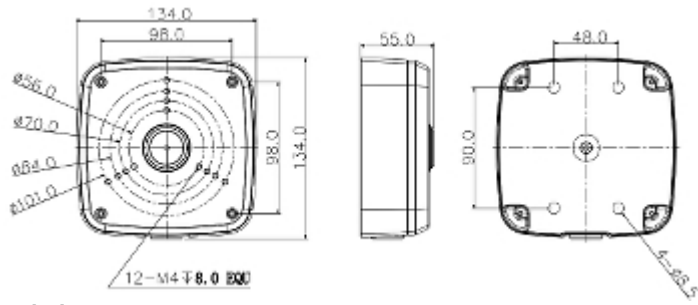

Code: BCS-AT1356

CAMERA BRACKET **BCS-AT1356**

Net: 21.63 EUR Gross: 21.63 EUR

For outdoor use.

SPECIFICATION

Suitable for cameras:	Camera series BCS-TIP3000/5000/6000
Material:	Aluminum
Color:	White
Distance from mounting surface:	53 mm
Weight:	0.61 kg
Dimensions:	134 x 134 x 55 mm
Manufacturer / Brand:	BCS
Guarantee:	2 years

PRESENTATION

Camera mounting side view:

View of the ceiling mounting side:

Internal view:

Bracket dimensions:

In the kit:

PACKAGE

Dimensions (L x W x H): 0x0x0 mm	Gross Weight: 0 kg
----------------------------------	--------------------