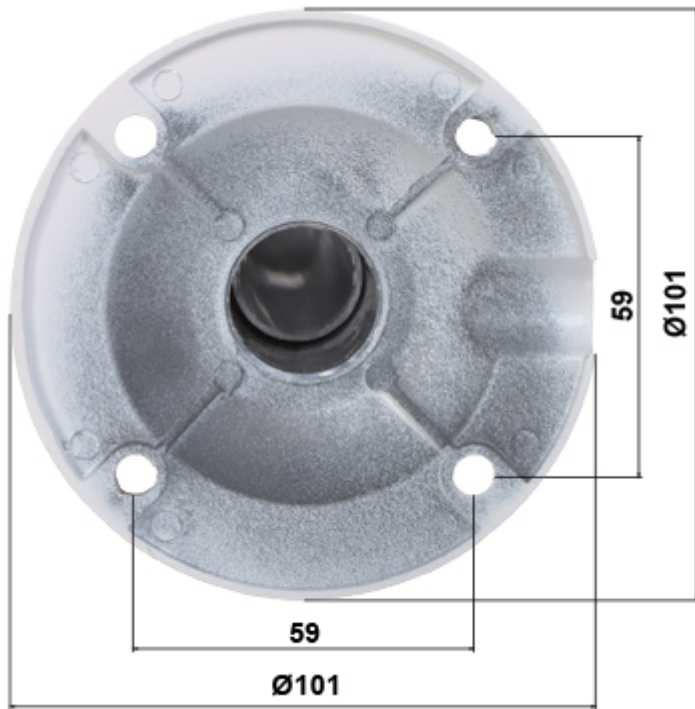

PACKAGE

Dimensions (L x W x H): 0x0x0 mm	Gross Weight: 0 kg

DELTA-OPTI Monika Matysiak; <https://www.delta.poznan.pl>
POL; 60-713 Poznań; Graniczna 10
e-mail: delta-opti@delta.poznan.pl; tel: +(48) 61 864 69 60