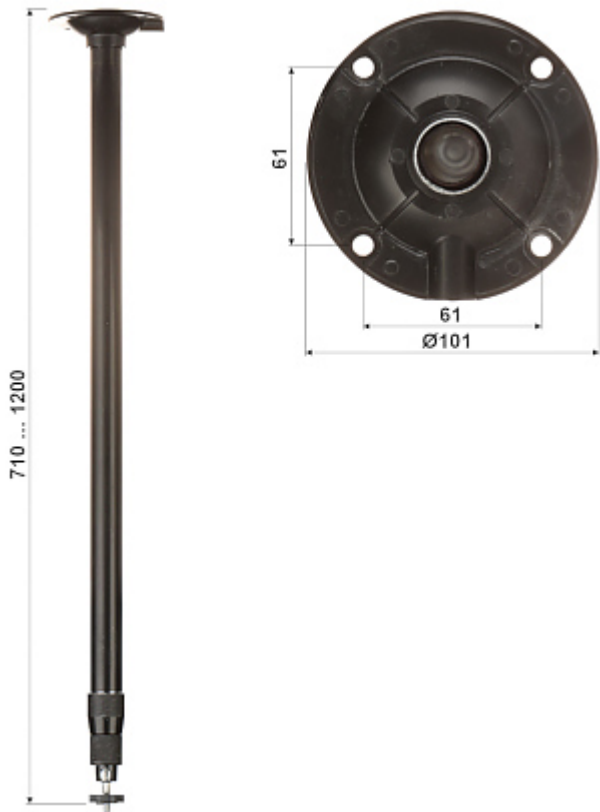

Code: BR-60X120-B

# CAMERA CEILING TELESCOPIC BRACKET **BR-60X120-B**

Net: **145.57 NOK** Gross: **145.57 NOK**

Ceiling bracket for indoor cameras.

Camera position adjustment in all planes. Bracket has cable entry.

## SPECIFICATION

Material:	Aluminum + Plastic
Color:	Black
Distance from mounting surface:	0.71 ... 1.22 m
Weight:	0.39 kg
Dimensions:	Ø 0.101 x 0.71 ... 1.22 m
Guarantee:	2 years

Bracket dimensions:

**PACKAGE**

Dimensions (L x W x H): 0x0x0 mm	Gross Weight: 0 kg
----------------------------------	--------------------