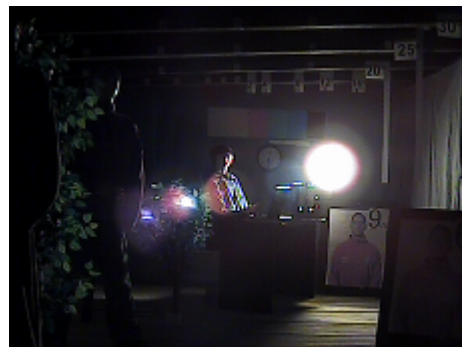

Very high resolution of the camera sensor ensures more detailed image than standard CCTV camera. The high resolution sensor guarantees high detailed image, so this camera is perfect solution for surveillance systems requiring persons or vehicles recognition, for example at places like: buildings entrance, lobbies, gates, lounges, etc. OSD menu allows to set many useful functions and parameters.

OSD menu controller is placed on the cable. It allows to easily set or change the parameters and functions of the camera without move or unmount it.

The range of IR illumination according to the manufacturer data, depends on outer conditions (visibility - air transparency, environment, wall colors ie. scene reflectance).

## OUR TESTS

Camera image at artificial illumination (about 30Lux):

Camera image at night conditions with internal built-in IR illuminator on:

Camera image at direct strong light opposite to camera: