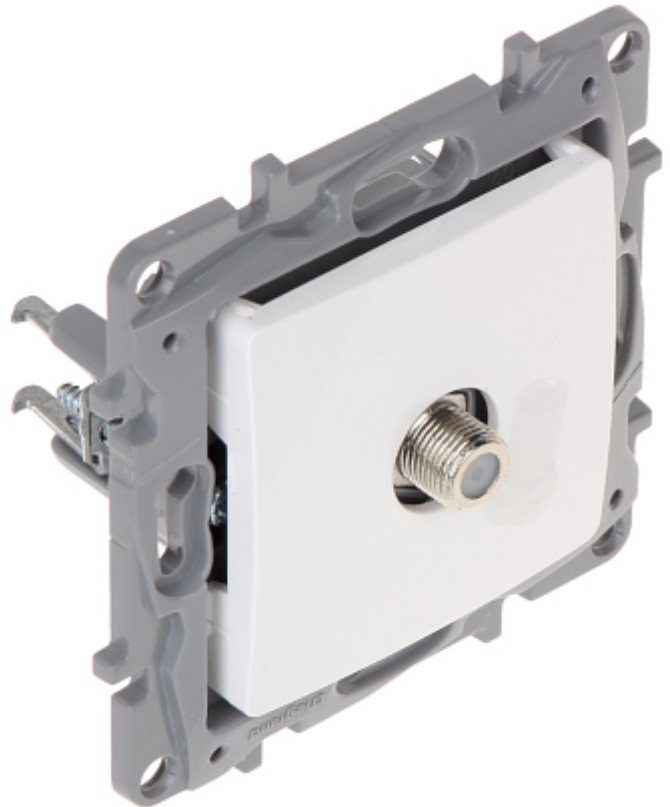

Code: LE-764549

FINAL SOCKET **LE-764549** TV / SAT Niloe LEGRAND

Net: **6.46 EUR** Gross: **6.46 EUR**

The LE-764549 final socket is dedicated to the star-topology installations.

SPECIFICATION

Mount:	Flush-mounted, Claw or screw mounting
TV frequency range:	5 ... 68 MHz 120 ... 862 MHz
SAT frequency range:	950 ... 2400 MHz
TV tap attenuation:	1.0 dB
SAT tap attenuation:	1.0 dB
Application:	Niloe product series
Weight:	0.039 kg
Dimensions:	76 x 76 x 41 mm
Manufacturer / Brand:	LEGRAND
Guarantee:	2 years