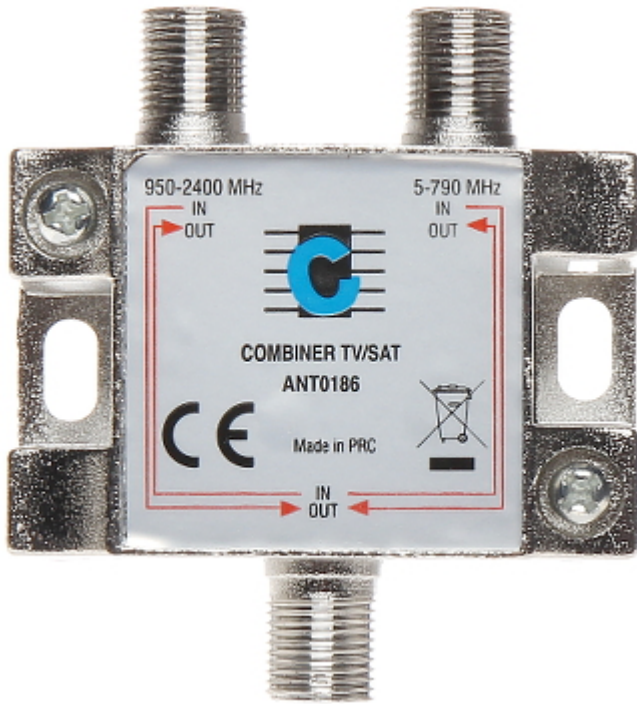

Code: TV-SAT-FB-1ML/MINI

MULTIPLEXER TV-SAT-FB-1ML/MINI

Net: 1.67 EUR Gross: 1.67 EUR

Device multiplexes the RTV and SAT signals.

SPECIFICATION

SAT frequency range:	950 MHz ... 2400 MHz
TV frequency range:	5 MHz ... 790 MHz
Number of SAT inputs:	1 pcs 'F' type
Number of TV inputs:	1 pcs 'F' type
Number of TV-SAT outputs:	1 pcs 'F' type
Main features:	Passing the voltage to the LNB
Guarantee:	2 years

PRESENTATION

Connectors:

Top view:

PACKAGE

Dimensions (L x W x H): 0x0x0 mm	Gross Weight: 0 kg
----------------------------------	--------------------