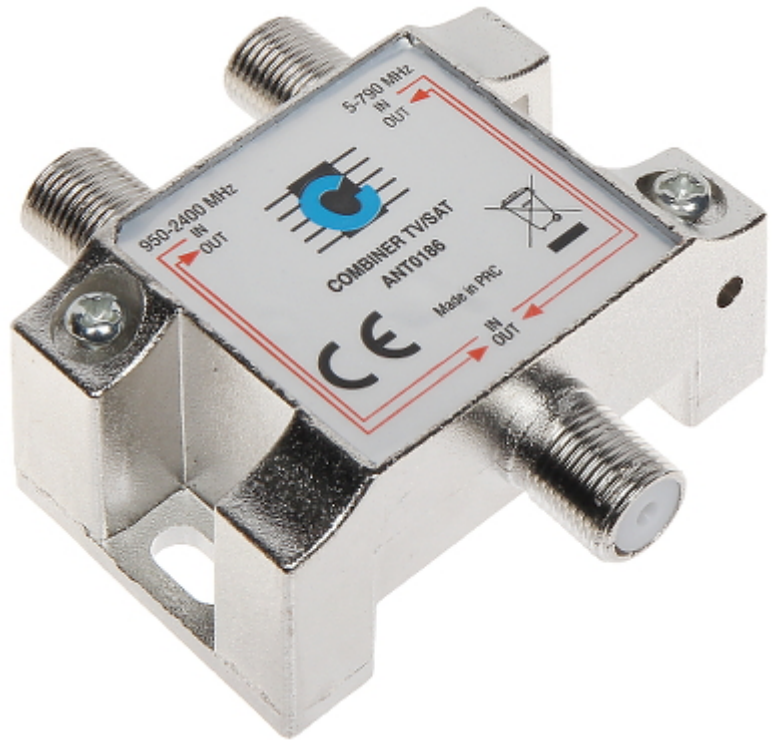

Code: TV-SAT-FB-1ML/MINI

MULTIPLEXER TV-SAT-FB-1ML/MINI

Net: 1.67 EUR Gross: 1.67 EUR

Device multiplexes the RTV and SAT signals.

SPECIFICATION

SAT frequency range:	950 MHz ... 2400 MHz
TV frequency range:	5 MHz ... 790 MHz
Number of SAT inputs:	1 pcs 'F' type
Number of TV inputs:	1 pcs 'F' type
Number of TV-SAT outputs:	1 pcs 'F' type
Main features:	Passing the voltage to the LNB
Guarantee:	2 years

PRESENTATION

Connectors:

Top view:

PACKAGE

Dimensions (L x W x H): 0x0x0 mm	Gross Weight: 0 kg
----------------------------------	--------------------