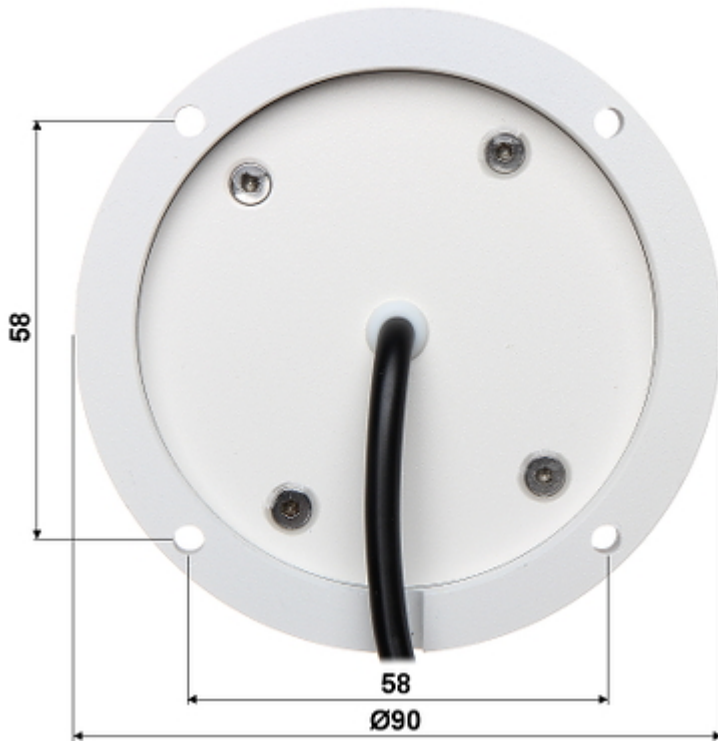

Power connector: