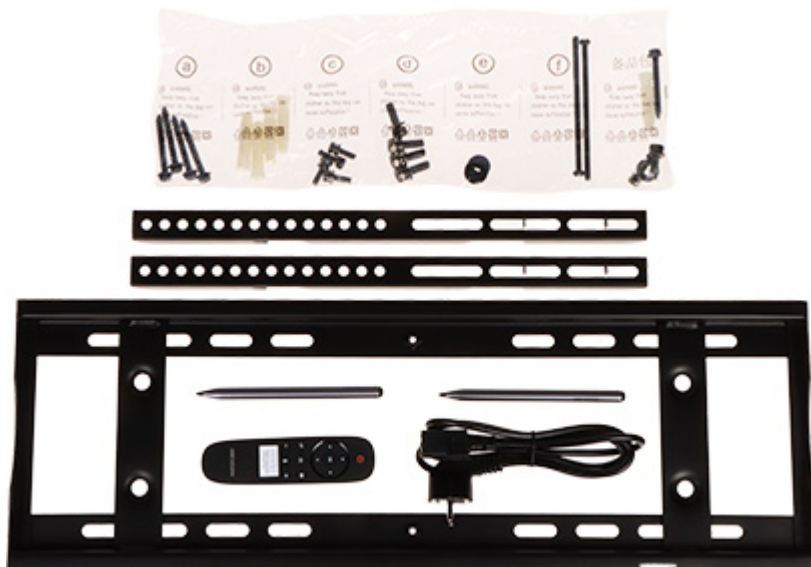

Code: DS-D5B65RB/A

INTERACTIVE WHITEBOARD **DS-D5B65RB/A** 65 " - 4K UHD Hikvision

Net: **825.72 EUR** Gross: **825.72 EUR**

The Hikvision Smart Interactive Whiteboard is an "all-in-one" device. The DS-D5B65RB/A device is perfect for a conference room, combining the functions of a whiteboard, projector and desktop PC.

Main features:	<ul style="list-style-type: none"> • Android 8.0 system • Compatible with OPS/OPS-C devices and provides seamless switching between embedded systems, • Built-in Wi-Fi supporting Miracast functionality, • Bluetooth 5.0 interface - BLE Technology - Bluetooth Low Energy technology for energy-saving wireless connectivity, • External microphone input : Noise and echo reduction • touch screen - finger or stylus pen support : 20 writing points simultaneously • In the kit : <ul style="list-style-type: none"> - Bracket (wall-mounted) - Remote control - 2 x Stylus pen - Power cord
Housing type:	Metal
Power management:	—
Monitor mounting standard:	VESA 600x400
Robbery protection:	—
Parameters adjustment:	<ul style="list-style-type: none"> • OSD - by IR remote controller • Graphic menu - touch control
Power supply:	100 ... 240 V AC
Power consumption:	<ul style="list-style-type: none"> • 250 W (operation) • 0.5 W (Standby mode)
Weight:	39.9 kg
Dimensions:	1507 x 905 x 86
Manufacturer / Brand:	Hikvision
Guarantee:	3 years

Power socket:

Connectors:

Dimensions:

In the kit:

PACKAGE

DELTA-OPTI Monika Matysiak; <https://www.delta.poznan.pl>
 POL; 60-713 Poznań; Graniczna 10
 e-mail: delta-opti@delta.poznan.pl; tel: +(48) 61 864 69 60

Dimensions (L x W x H): 0x0x0 mm	Gross Weight: 0 kg
----------------------------------	--------------------