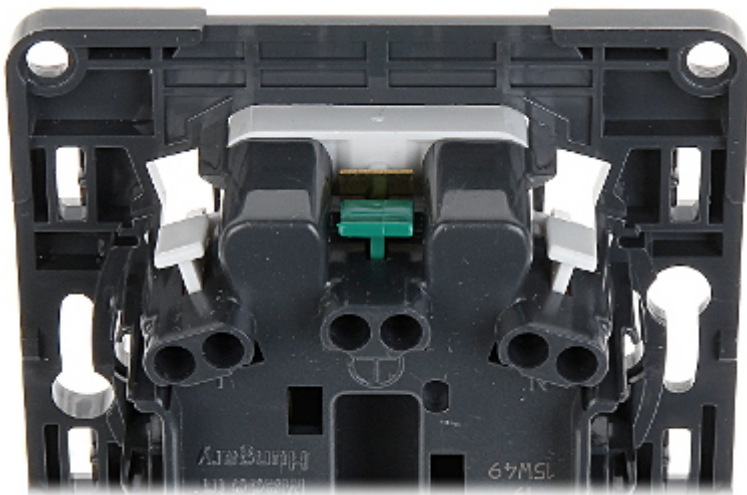

## DOUBLE SOCKET OUTLET **LE-753186** Valena Life 230 V 16 A LEGRAND

Net: **8.47 EUR** Gross: **8.47 EUR**

The LE-753186 double socket outlet of the Valena Life series. The device is designed to vertical mounting. The unique sockets layout saves space and reduces the risk of damage to the wires with an angular plug.

### SPECIFICATION

Rated voltage:	230 V / 50 Hz
Maximal current load:	16 A
Grounding:	✓
Cable terminals:	screw terminals
Socket type:	2 x CEE 7/5
Protection shutter:	✓
Application:	Autonomous mounting, Valena Life product series
Assembly:	Mounting with screws
Color:	White
Weight:	0.078 kg
Dimensions:	114 x 86 x 44 mm
Manufacturer / Brand:	LEGRAND
Guarantee:	2 years

Rear view:

Connectors view: