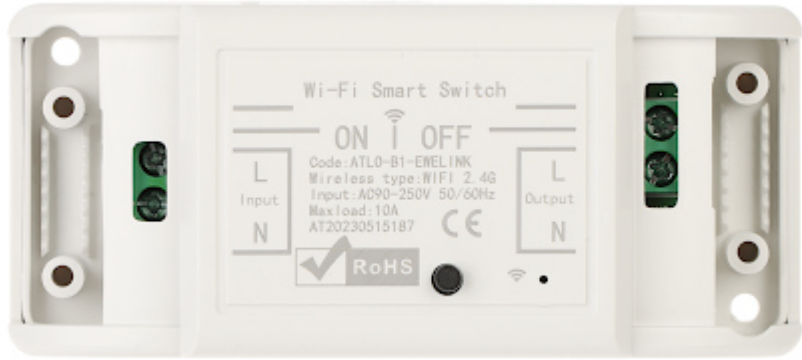

Connectors: