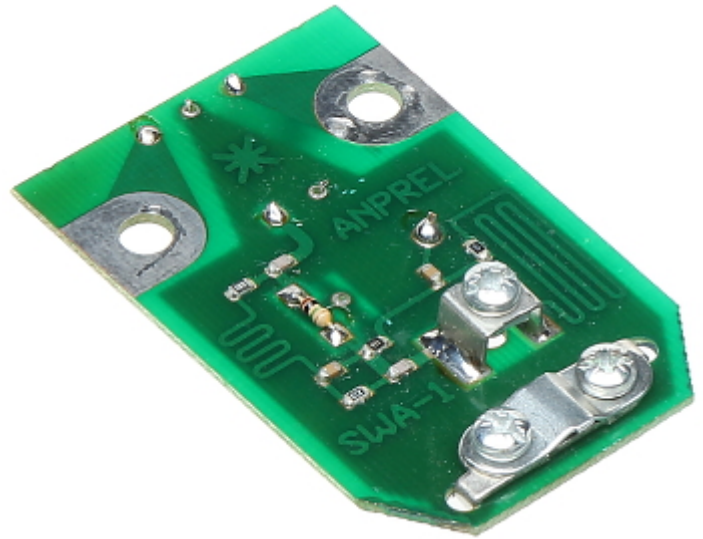

Code: SWA-1

ANTENNA PREAMPLIFIER **SWA-1** 1-69 6-12 dB

Net: 5.47 PLN Gross: 5.47 PLN

Broadband board amplifier to antenna box.

SPECIFICATION

Range:	49 MHz ... 860 MHz
Channels:	1 - 69
Gain :	12 dB
Gain adjustment:	6 dB ... 12 dB
Number of outputs [connectors type]:	1 pcs cable terminals
Number of inputs [connectors type]:	1 pcs (antenna terminals)
Maximum output level:	100 dB μ V
Ripples:	2.4 dB
Input/output impedance:	300 Ω / 75 Ω
Power supply:	12 V / 60 mA via antenna cable
Weight:	0.012 kg
Dimensions:	60 x 40 x 10 mm
Guarantee:	2 years

PRESENTATION

PACKAGE

Dimensions (L x W x H): 0x0x0 mm	Gross Weight: 0 kg
----------------------------------	--------------------