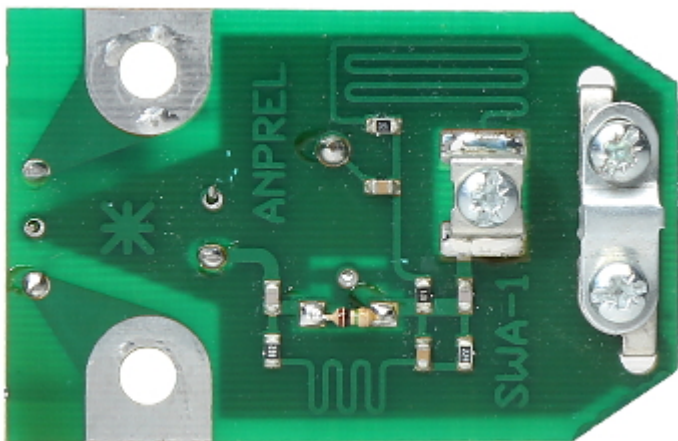

Code: SWA-1

ANTENNA PREAMPLIFIER **SWA-1** 1-69 6-12 dB

Net: 5.47 PLN Gross: 5.47 PLN

Broadband board amplifier to antenna box.

SPECIFICATION

Range:	49 MHz ... 860 MHz
Channels:	1 - 69
Gain :	12 dB
Gain adjustment:	6 dB ... 12 dB
Number of outputs [connectors type]:	1 pcs cable terminals
Number of inputs [connectors type]:	1 pcs (antenna terminals)
Maximum output level:	100 dB μ V
Ripples:	2.4 dB
Input/output impedance:	300 Ω / 75 Ω
Power supply:	12 V / 60 mA via antenna cable
Weight:	0.012 kg
Dimensions:	60 x 40 x 10 mm
Guarantee:	2 years

PRESENTATION

PACKAGE

Dimensions (L x W x H): 0x0x0 mm	Gross Weight: 0 kg
----------------------------------	--------------------