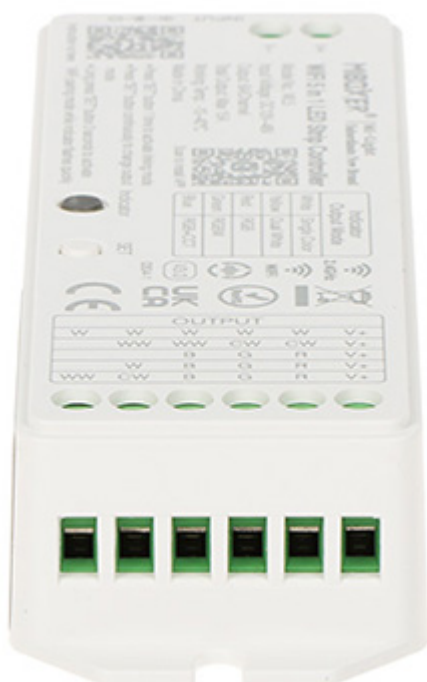

Connectors: