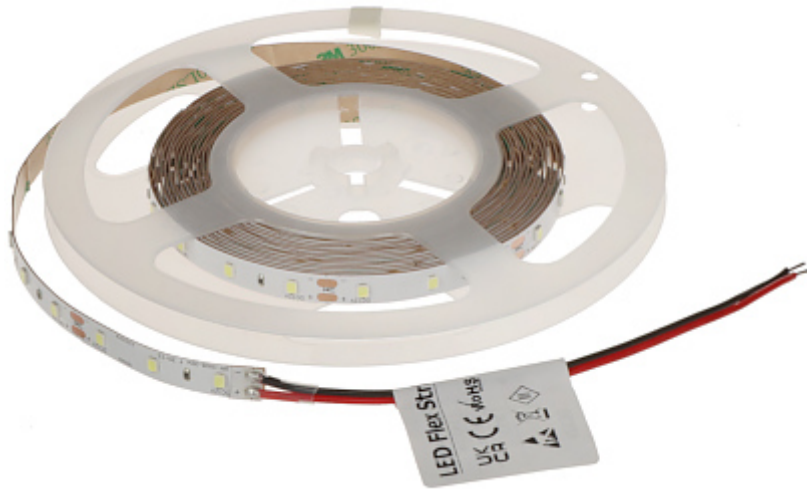

Code: LED60-12V/6W-CW/5M

# LED LIGHT STRIP **LED60-12V/6W-CW/5M** 5 m - 16000 K MW Lighting

Net: **10.27 EUR** Gross: **10.27 EUR**

## SPECIFICATION

Strip length:	5 m
Rated voltage:	12 V DC
Power consumption:	6 W / 1 m
Color:	Neutral white - 16000 K
Number of LEDs:	60 pcs / 1 m
Application:	For indoor use
Energy class:	F
Operation temp:	-25 °C ... 50 °C
Weight:	0.07 kg
Dimensions:	8 x 1.2 mm
Manufacturer / Brand:	MW Lighting
Guarantee:	2 years