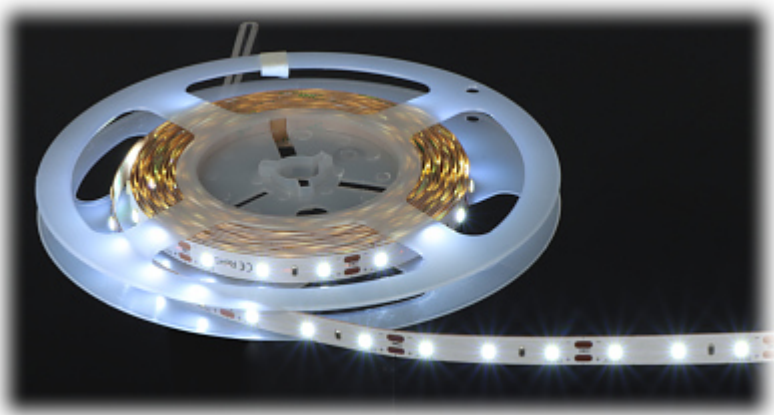

Connecting cables: