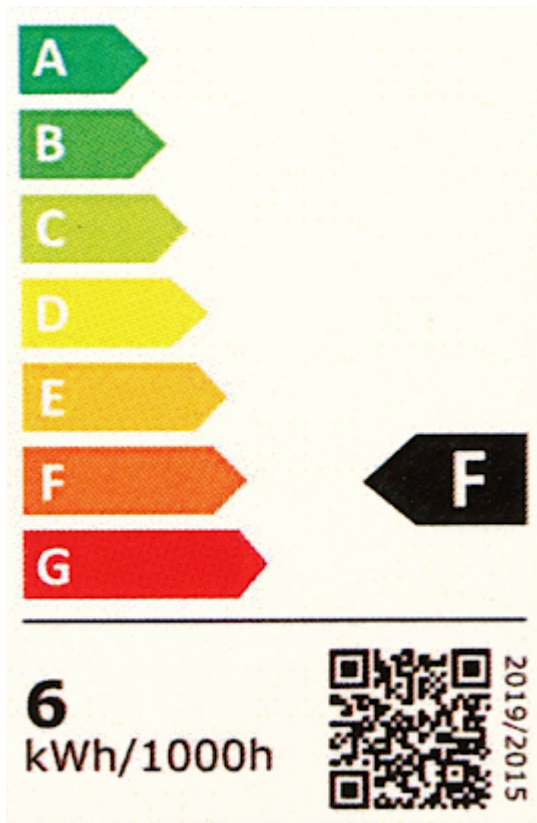

Code: LED-COB-24V/12W-NW/5M

LED LIGHT STRIP **LED-COB-24V/12W-NW/5M** - 4000 K MW Lighting

Net: **128.98 DKK** Gross: **128.98 DKK**

SPECIFICATION

Rated voltage:	24 V DC
Power consumption:	12 W / 1 m
Color:	Neutral white - 4000 K
Number of LEDs:	480 pcs / 1 m
Strip length:	5 m
LED lifetime:	30000 h
Application:	For indoor use
Energy class:	F
Operation temp:	-25 °C ... 50 °C
Weight:	0.098 kg
Dimensions:	5000 x 10 x 2 mm
Manufacturer / Brand:	MW Lighting
Guarantee:	2 years

PRESENTATION

Typical operation diagram:

Connecting cables:

Energy class:

PACKAGE

Dimensions (L x W x H): 0x0x0 mm	Gross Weight: 0 kg
----------------------------------	--------------------

DELTA-OPTI Monika Matysiak; <https://www.delta.poznan.pl>
POL; 60-713 Poznań; Graniczna 10
e-mail: delta-opti@delta.poznan.pl; tel: +(48) 61 864 69 60