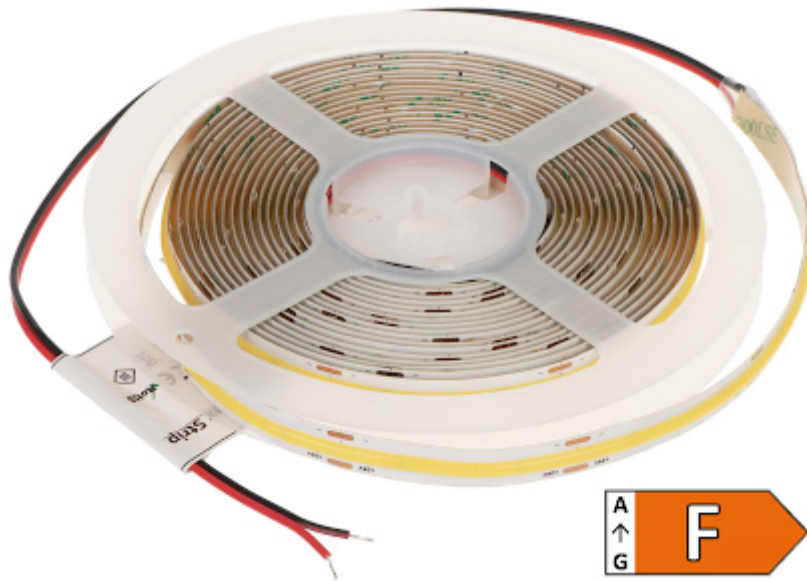

Code: LED-COB-24V/12W-NW/5M

LED LIGHT STRIP **LED-COB-24V/12W-NW/5M** - 4000 K MW Lighting

Net: **128.98 DKK** Gross: **128.98 DKK**

SPECIFICATION

Rated voltage:	24 V DC
Power consumption:	12 W / 1 m
Color:	Neutral white - 4000 K
Number of LEDs:	480 pcs / 1 m
Strip length:	5 m
LED lifetime:	30000 h
Application:	For indoor use
Energy class:	F
Operation temp:	-25 °C ... 50 °C
Weight:	0.098 kg
Dimensions:	5000 x 10 x 2 mm
Manufacturer / Brand:	MW Lighting
Guarantee:	2 years

PRESENTATION

Typical operation diagram:

Connecting cables:

Energy class:

PACKAGE

Dimensions (L x W x H): 0x0x0 mm	Gross Weight: 0 kg
----------------------------------	--------------------

DELTA-OPTI Monika Matysiak; <https://www.delta.poznan.pl>
POL; 60-713 Poznań; Graniczna 10
e-mail: delta-opti@delta.poznan.pl; tel: +(48) 61 864 69 60