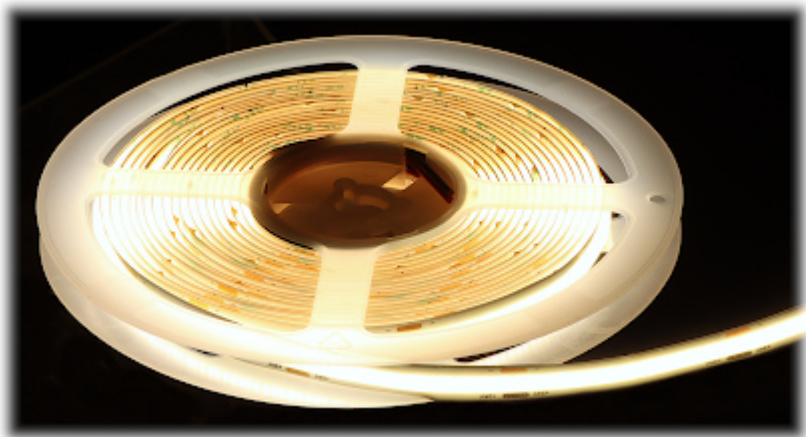

Code: LED-COB-24V/12W-NW/5M

LED LIGHT STRIP **LED-COB-24V/12W-NW/5M** - 4000 K MW Lighting

Net: **128.98 DKK** Gross: **128.98 DKK**

SPECIFICATION

Rated voltage:	24 V DC
Power consumption:	12 W / 1 m
Color:	Neutral white - 4000 K
Number of LEDs:	480 pcs / 1 m
Strip length:	5 m
LED lifetime:	30000 h
Application:	For indoor use
Energy class:	F
Operation temp:	-25 °C ... 50 °C
Weight:	0.098 kg
Dimensions:	5000 x 10 x 2 mm
Manufacturer / Brand:	MW Lighting
Guarantee:	2 years

PRESENTATION

Typical operation diagram:

Connecting cables:

Energy class:

PACKAGE

Dimensions (L x W x H): 0x0x0 mm	Gross Weight: 0 kg
----------------------------------	--------------------

DELTA-OPTI Monika Matysiak; <https://www.delta.poznan.pl>
POL; 60-713 Poznań; Graniczna 10
e-mail: delta-opti@delta.poznan.pl; tel: +(48) 61 864 69 60