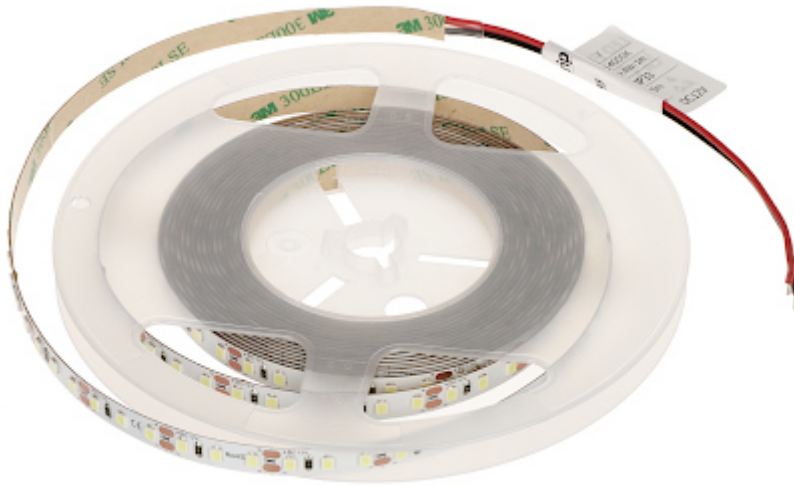

Code: LED120-12V/9.6W-CW/5M

LED LIGHT STRIP **LED120-12V/9.6W-CW/5M** - 16000 K MW Lighting

Net: **14.48 EUR** Gross: **14.48 EUR**

SPECIFICATION

Rated voltage:	12 V DC
Power consumption:	9.6 W / 1 m
Color:	Cold white - 16000 K
Number of LEDs:	120 pcs / 1 m
Strip length:	5 m
Application:	For indoor use
Operation temp:	-25 °C ... 50 °C
Weight:	0.076 kg
Dimensions:	5000 x 8 x 1.2 mm
Manufacturer / Brand:	MW Lighting
Guarantee:	2 years

PACKAGE

Dimensions (L x W x H): 0x0x0 mm	Gross Weight: 0 kg
----------------------------------	--------------------