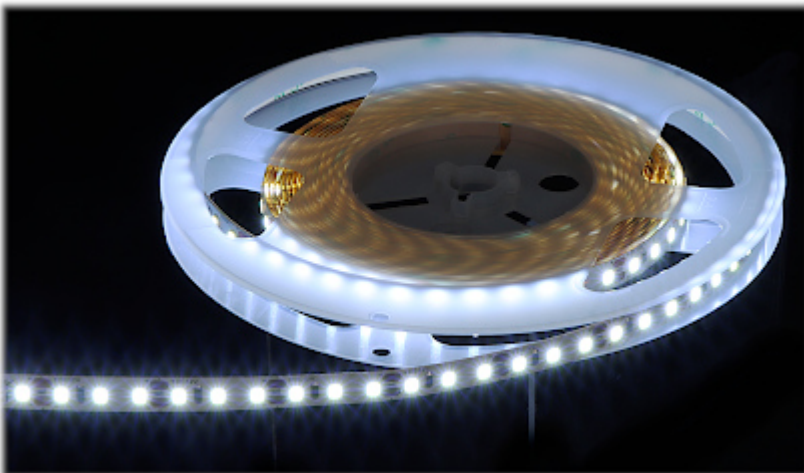

PRESENTATION

Typical operation diagram:

Connecting cables:

DELTA-OPTI Monika Matysiak; <https://www.delta.poznan.pl>
POL; 60-713 Poznań; Graniczna 10
e-mail: delta-opti@delta.poznan.pl; tel: +(48) 61 864 69 60