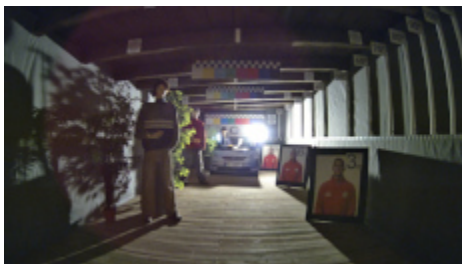

PACKAGE

Dimensions (L x W x H): 0x0x0 mm	Gross Weight: 0 kg