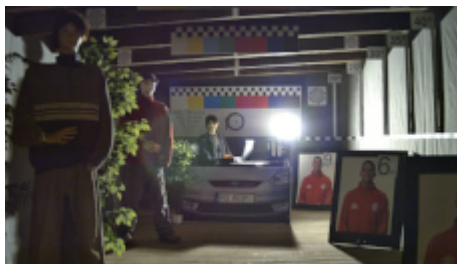

PACKAGE

Dimensions (L x W x H): 0x0x0 mm	Gross Weight: 0 kg