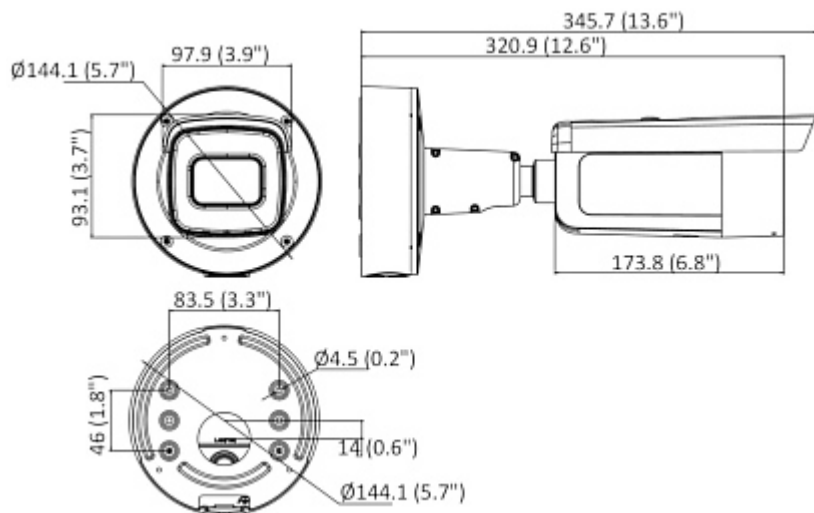

Supported languages:	Polish, English, Bulgarian, Croatian, Czech, Danish, Estonian, Finnish, French, Greek, Spanish, Dutch, Lithuanian, Latvian, German, Norwegian, Portuguese, Russian, Romanian, Serbian, Slovak, Slovenian, Swedish, Turkish, Ukrainian, Hungarian, Vietnamese, Italian
Weight:	1.8 kg
Dimensions:	Ø 144 x 343 mm
Manufacturer / Brand:	Hikvision
SAP Code:	311315510
Guarantee:	3 years

PRESENTATION

Front view:

Side view:

Bottom view:

In the kit:

OUR TESTS

Camera image at artificial illumination (about 30Lux):

Camera image at night conditions with internal built-in IR illuminator on:

PACKAGE

Dimensions (L x W x H): 0x0x0 mm	Gross Weight: 0 kg
----------------------------------	--------------------