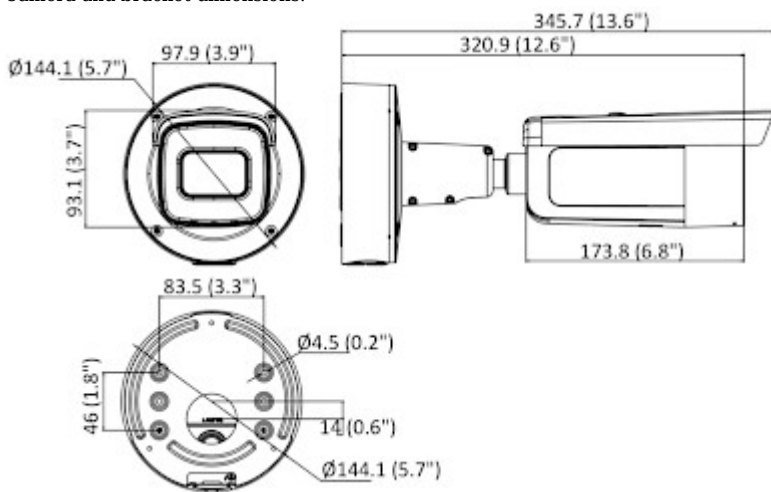

## PRESENTATION

Front view:

Side view:

Memory card slot:

Camera connectors:

Bracket view:

Camera and bracket dimensions:

In the kit:

## OUR TESTS

Camera image at artificial illumination (about 30Lux):

Camera image at night conditions with internal built-in IR illuminator on:

Camera image at direct strong light opposite to camera:

## PACKAGE

Dimensions (L x W x H): 0x0x0 mm	Gross Weight: 0 kg
----------------------------------	--------------------