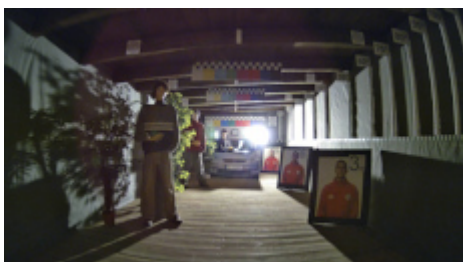

## OUR TESTS

Camera image at artificial illumination (about 30Lux):

Camera image at night conditions with internal built-in IR illuminator on:

Camera image at direct strong light opposite to camera: