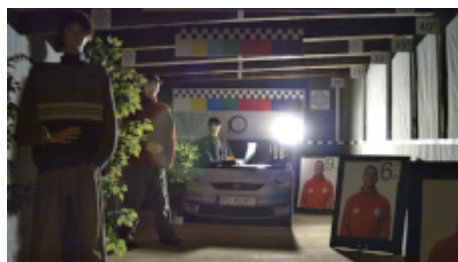

## OUR TESTS

Camera image at artificial illumination (about 30Lux):

Camera image at night conditions with internal built-in IR illuminator on:

Camera image at direct strong light opposite to camera: