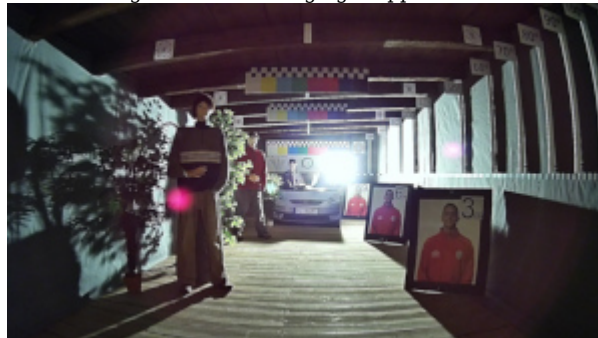

Code: BCS-L-DIP12FSR3-AI1

IP VANDALPROOF CAMERA **BCS-L-DIP12FSR3-AI1** - 1080p 2.8 mm BCS Line

Net: **82.40 EUR** Gross: **82.40 EUR**

IP camera with efficient H.264 / H.265 image compression algorithm for clear and smooth video streaming at maximal resolution of 1080p.

Mounting side view:

In the kit:

OUR TESTS

Camera image at artificial illumination (about 30Lux):

Camera image at night conditions with internal built-in IR illuminator on:

Camera image at direct strong light opposite to camera: