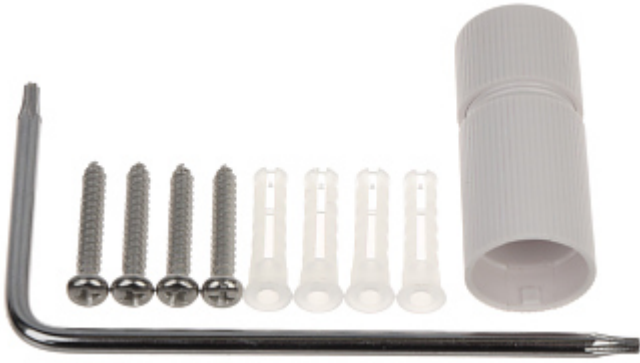

OUR TESTS

PACKAGE

Dimensions (L x W x H): 0x0x0 mm	Gross Weight: 0 kg

DELTA-OPTI Monika Matysiak; <https://www.delta.poznan.pl>
POL; 60-713 Poznań; Graniczna 10
e-mail: delta-opti@delta.poznan.pl; tel: +(48) 61 864 69 60