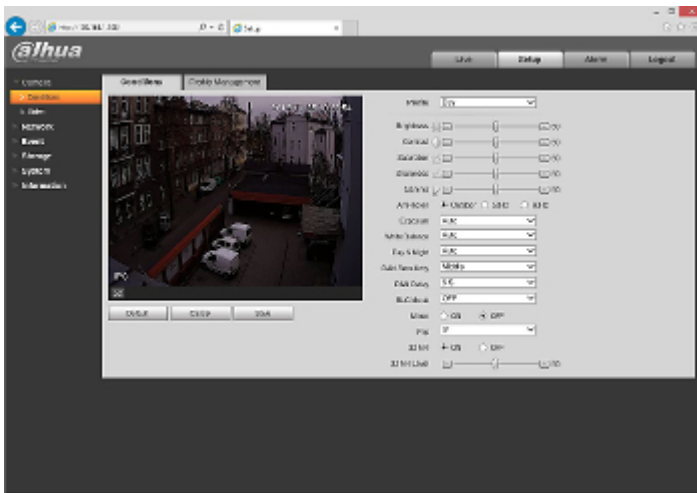

Mounting side view:

See how to initialize DAHUA cameras:

:  
In the kit:

Example captures of device interface:

## OUR TESTS

Camera image at artificial illumination (about 30Lux):

Camera image at night conditions with internal built-in IR illuminator on:

DELTA-OPTI Monika Matysiak; <https://www.delta.poznan.pl>  
POL; 60-713 Poznań; Graniczna 10  
e-mail: [delta-opti@delta.poznan.pl](mailto:delta-opti@delta.poznan.pl); tel: +(48) 61 864 69 60