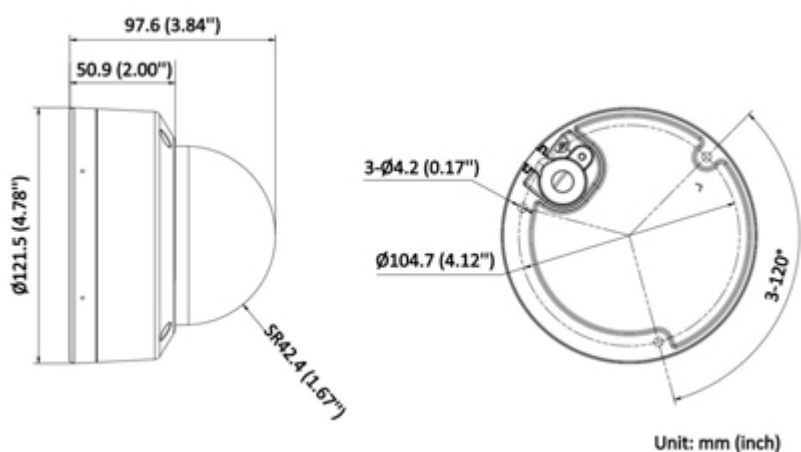

SPECIFICATION

Standard:	IP
Resolution:	2560 x 1440 - 3.7 Mpx , 1920 x 1080 - 1080p 1280 x 720 - 720p
Sensor:	1/3 " Progressive Scan CMOS
Lens:	2.8 mm
View angle:	96 °
Range of IR illumination:	30 m
White light LED illuminator range:	30 m
Memory card slot:	—
Image compression method:	H.265+ / H.265 / H.264+ / H.264 / MJPEG
Alarm inputs / outputs:	—
Audio:	<ul style="list-style-type: none">• Microphone built-in• Audio transmission via network• Compliance with the AAC standard• Noise and echo reduction
Main stream frame rate:	<ul style="list-style-type: none">• 20 fps @ 4 Mpx• 25 fps @ 1080p
Network interface:	10/100 Base-T (RJ-45)

PRESENTATION

Camera is out from clamping ring:

DELTA-OPTI Monika Matysiak; <https://www.delta.poznan.pl>
 POL; 60-713 Poznań; Graniczna 10
 e-mail: delta-opti@delta.poznan.pl; tel: +(48) 61 864 69 60

Mounting side view:

Dimensions:

Unit: mm (inch)

In the kit:

PACKAGE

Dimensions (L x W x H): 0x0x0 mm	Gross Weight: 0 kg
----------------------------------	--------------------