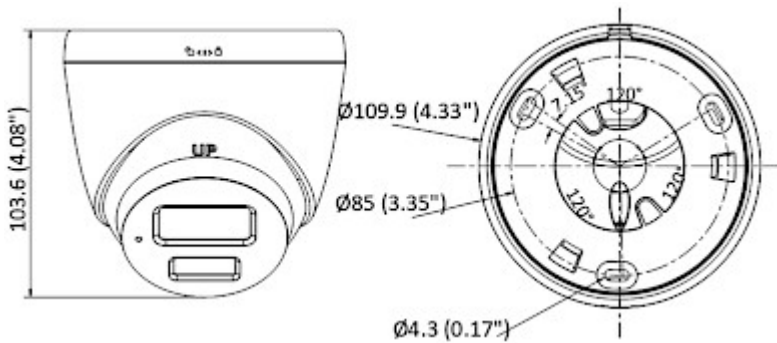

PRESENTATION

DELTA-OPTI Monika Matysiak; <https://www.delta.poznan.pl>
 POL; 60-713 Poznań; Graniczna 10
 e-mail: delta-opti@delta.poznan.pl; tel: +(48) 61 864 69 60

Mounting side view:

Camera dimensions:

In the kit:

OUR TESTS

Camera image at artificial illumination (about 30Lux):

Camera image at night conditions with internal built-in LED illuminator on:

Camera image at direct strong light opposite to camera:

PACKAGE

Dimensions (L x W x H): 0x0x0 mm	Gross Weight: 0 kg
----------------------------------	--------------------

DELTA-OPTI Monika Matysiak; <https://www.delta.poznan.pl>
POL; 60-713 Poznań; Graniczna 10
e-mail: delta-opti@delta.poznan.pl; tel: +(48) 61 864 69 60