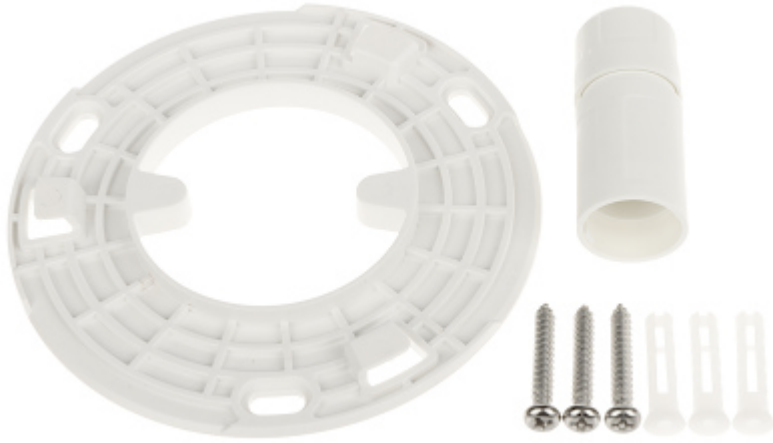

DELTA-OPTI Monika Matysiak; <https://www.delta.poznan.pl>
POL; 60-713 Poznań; Graniczna 10
e-mail: delta-opti@delta.poznan.pl; tel: +(48) 61 864 69 60

Main features:	<ul style="list-style-type: none"> • Possibility to turn off the LED illuminator • WDR - 120 dB - Wide Dynamic Range • 3D-DNR - Digital Noise Reduction • ROI - improve the quality of selected parts of image • Anti-Flicker - The technology eliminates the tiring eyes flickering image effect • BLC - Back Light Compensation • Possibility to change the resolution, quality and bit rate • Mirror - Mirror image • Motion Detection • Configurable Privacy Zones • Sharpness - sharper image outlines
Mobile phones support:	Port no.: 8000 or access by a cloud (P2P) <ul style="list-style-type: none"> • Android: Free application Hik-Connect • iOS: Free application Hik-Connect
Default IP address:	192.168.1.64
Default admin user / password:	admin / - The administrator password should be set at the first start
Web browser access ports:	80
PC client access ports:	Port no.: 8000 or access by a cloud (P2P) - iVMS-4200 application
Mobile client access ports:	8000
Port ONVIF:	80
RTSP URL:	<ul style="list-style-type: none"> • Main stream : rtsp://user:password@192.168.1.64:554/Streaming/Channels/101/ • Sub stream : rtsp://user:password@192.168.1.64:554/Streaming/Channels/102/
Power supply:	<ul style="list-style-type: none"> • PoE (802.3af), • 12 V DC / 400 mA
Power consumption:	$\leq 6.5 \text{ W @ PoE}$ $\leq 5 \text{ W @ 12 V DC}$
Housing:	Dome, Aluminum + Plastic
Color:	White
"Index of Protection":	IP67
Vandal-proof:	—
Operation temp:	-30 °C ... 60 °C
Weight:	0.41 kg
Dimensions:	Ø 110 x 104 mm
Supported languages:	English, Ukrainian
Manufacturer / Brand:	Hikvision
SAP Code:	311316797
Guarantee:	3 years

In the kit:

OUR TESTS

Camera image at artificial illumination (about 30Lux):

Camera image at night conditions with internal built-in LED illuminator on:

Camera image at direct strong light opposite to camera: