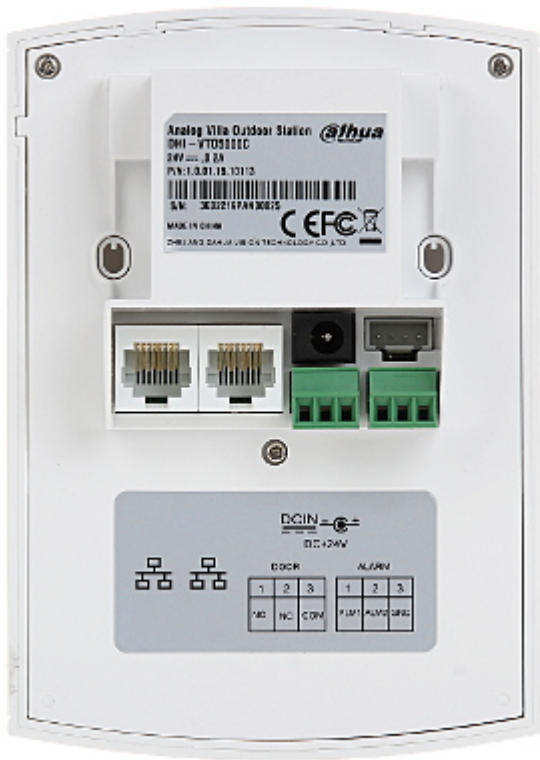

In the kit:

PACKAGE

Dimensions (L x W x H): 0x0x0 mm	Gross Weight: 0 kg