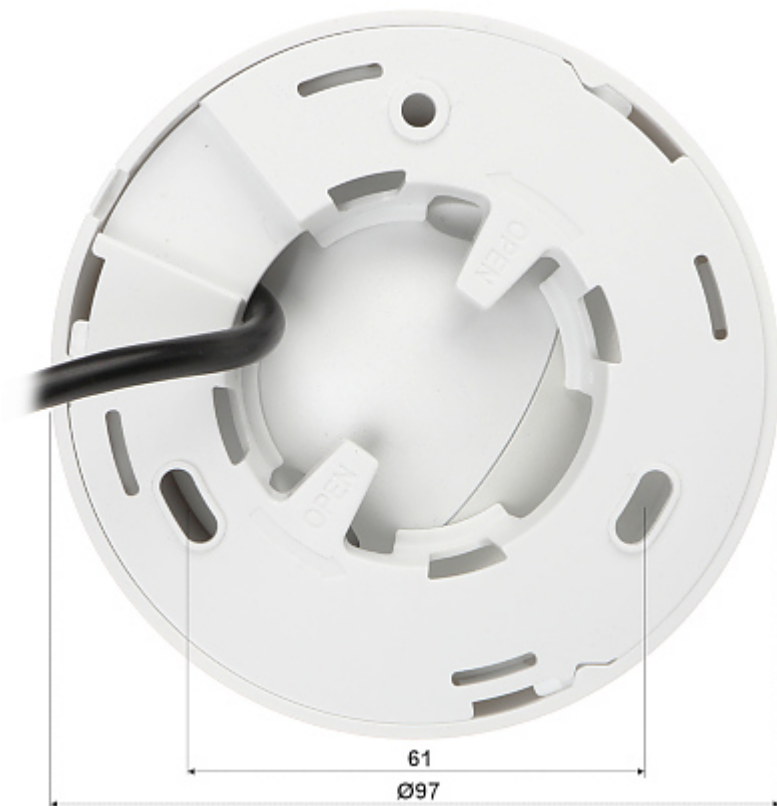

In the case of video transmission using a twisted pair cable and matching transformers (balun), be aware of the possibility of signal reflections and interfering signals.

Camera is according to IP67 Index of Protection norm.

SPECIFICATION

| | |
|----------------------------------|---|
| Standard: | HD-CVI, HD-TVI, AHD, CVBS |
| Sensor: | 1/2.7 " CMOS |
| Matrix size: | 3.7 Mpx |
| Resolution: | 2560 x 1440 - 3.7 Mpx , 1920 x 1080 - 1080p , 960 x 576 - 960H, PAL |
| Range of IR illumination: | 30 m |
| IR illuminator power adjustment: | Automatic |
| Lens: | 2.8 mm |
| View angle: | <ul style="list-style-type: none">• 97 ° (manufacturer data)• 94 ° (our tests result) |
| S/N ratio: | > 65 dB |
| Video output: | HD-CVI / HD-TVI / AHD / PAL, 1 Vpp / 75 Ω |
| Audio: | <ul style="list-style-type: none">• Microphone built-in,• Audio support via coaxial cable - HD-CVI only |
| Main features: | <ul style="list-style-type: none">• D-WDR - Wide Dynamic Range• 2D-DNR - Digital Noise Reduction• BLC/HLC - Back Light / High Light Compensation• ICR - Movable InfraRed filter• AGC - Automatic Gain Control• Auto White Balance• Privacy zones• Mirror - Mirror image• Sharpness - sharper image outlines |

PRESENTATION

Camera is out from clamping ring:

Mounting side view:

In the kit:

OUR TESTS

AHD:

Camera image at artificial illumination (about 30Lux):

Camera image at night conditions with internal built-in IR illuminator on: