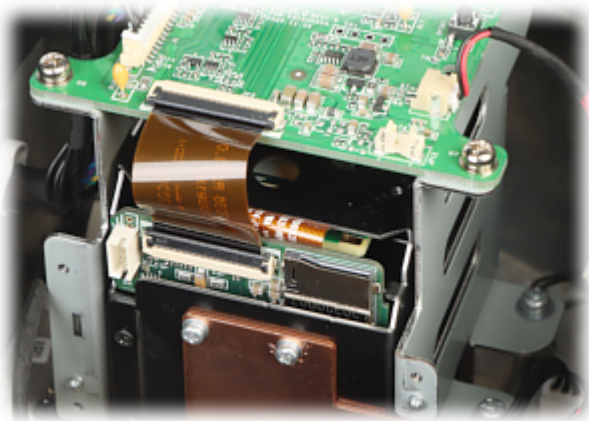

Powered by Darkfighter - the camera has very good sensitivity, dedicated to poor lighting conditions. PoE powering possibility, compatible with the 802.3at standard makes the device more universal and easier to install.

Micro SD card slot is located inside the camera:

Camera connectors:

Connectors description:

Bracket dimensions:

Camera dimensions:

In the kit:

OUR TESTS

Camera image at artificial illumination (about 30Lux):