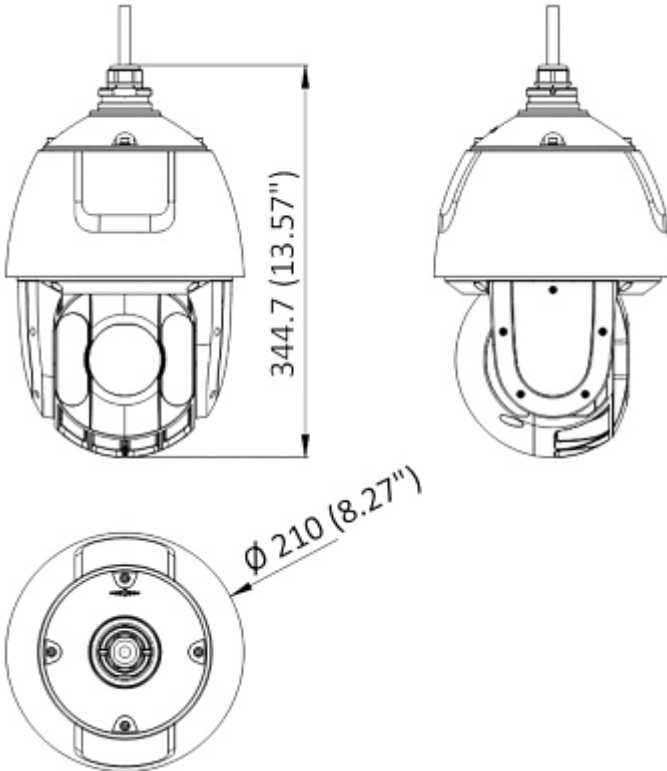

Micro SD card slot is located inside the camera:

Camera connectors:

Connectors description:

Bracket dimensions:

Camera dimensions:

In the kit:

OUR TESTS

Camera image at artificial illumination (about 30Lux):

Camera image at night conditions with internal built-in IR illuminator on:

Camera image at direct strong light opposite to camera:

PACKAGE

Dimensions (L x W x H): 0x0x0 mm	Gross Weight: 0 kg
----------------------------------	--------------------