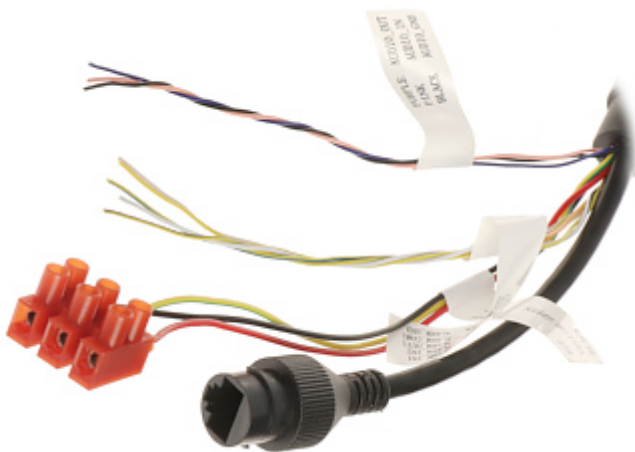

Powered by Darkfighter - the camera has very good sensitivity, dedicated to poor lighting conditions. PoE powering possibility, compatible with the 802.3at standard makes the device more universal and easier to install.

Micro SD card slot is located inside the camera:

Camera connectors:

Connectors description:

Bracket dimensions:

Camera dimensions:

In the kit:

OUR TESTS

Camera image at artificial illumination (about 30Lux):