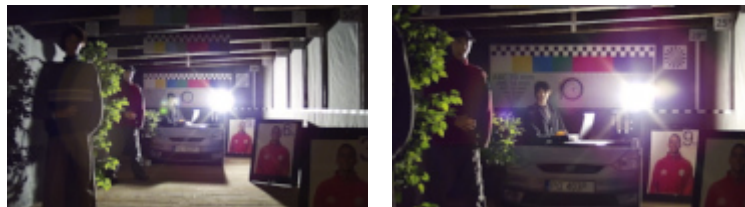

Camera image at direct strong light opposite to camera:

PACKAGE

Dimensions (L x W x H): 0x0x0 mm	Gross Weight: 0 kg