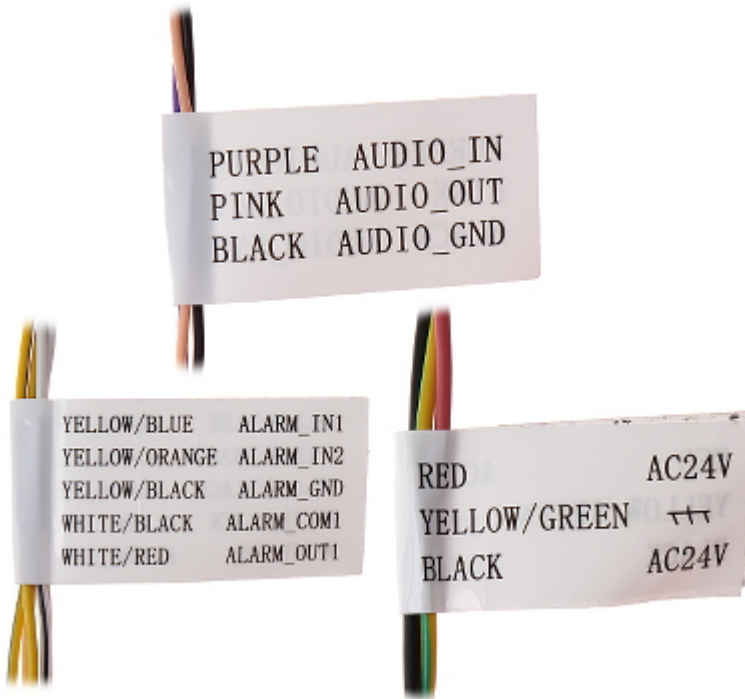

Main features:	<ul style="list-style-type: none"> • 3D-DNR - Digital Noise Reduction • D-WDR - Wide Dynamic Range • EIS - Electronic Image Stabilization • F-DNR (Defog) - Reduction of image noise caused by precipitation • ROI - improve the quality of selected parts of image • BLC/HLC - Back Light / High Light Compensation • Parking action - this function enables to locate the camera to specific position automatically if operator doesn't operate the controller for some time • ANR - Automatic Network Replenishment allows to save image to the card when the network connection with DVR is break (network failure) and next synchronize its • Intelligent image analysis : crossing the line (tripwire), intrusion, detection of entry into the area / exit from the area, abandoned/missing object, face detection, objects tracking • Intelligent 3D Positioning System • ICR - Movable InfraRed filter • Configurable Privacy Zones - 8 • Motion Detection • Sharpness - sharper image outlines • Mirror - Mirror image • Day/Night mode (color/b&w/auto)
Power supply:	<ul style="list-style-type: none"> • Hi-PoE, • 24 V AC (power adapter not included)
Power consumption:	≤ 40 W
Housing:	Speed Dome, Metal
Color:	White
Operation temp:	-30 °C ... 65 °C
"Index of Protection":	IP66
Weight:	4.5 kg
Dimensions:	Ø 220 x 353 mm (without bracket)
Supported languages:	Polish, English, Bulgarian, Croatian, Czech, Danish, Estonian, Finnish, French, Greek, Spanish, Dutch, German, Norwegian, Portuguese, Russian, Romanian, Serbian, Slovak, Slovenian, Swedish, Turkish, Hungarian, Vietnamese, Italian
Manufacturer / Brand:	Hikvision
SAP Code:	301310787
Guarantee:	3 years

PRESENTATION

Bottom view:

View after remove the cover:

Memory card slot:

Camera connectors:

Connectors description:

Dimensions:

In the kit: