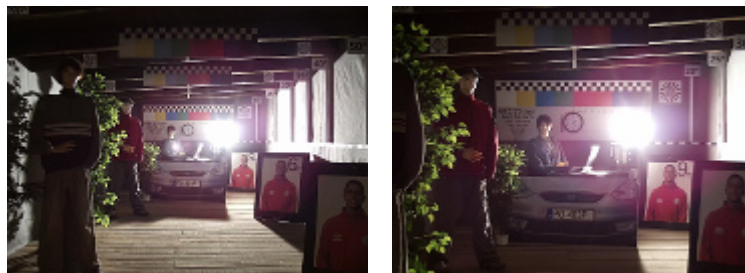

Built-in IR illuminator allows to operate at night conditions, and vari-focal lens with wide range of view angle adjustment enables optimal set the view field of camera to all conditions. The range of IR illumination according to the manufacturer data, depends on outer conditions (visibility - air transparency, environment, wall colors ie. scene reflectance).

OUR TESTS

Camera image at artificial illumination (about 30Lux):

Camera image at night conditions with internal built-in IR illuminator on:

Camera image at direct strong light opposite to camera:

Max. zoom: