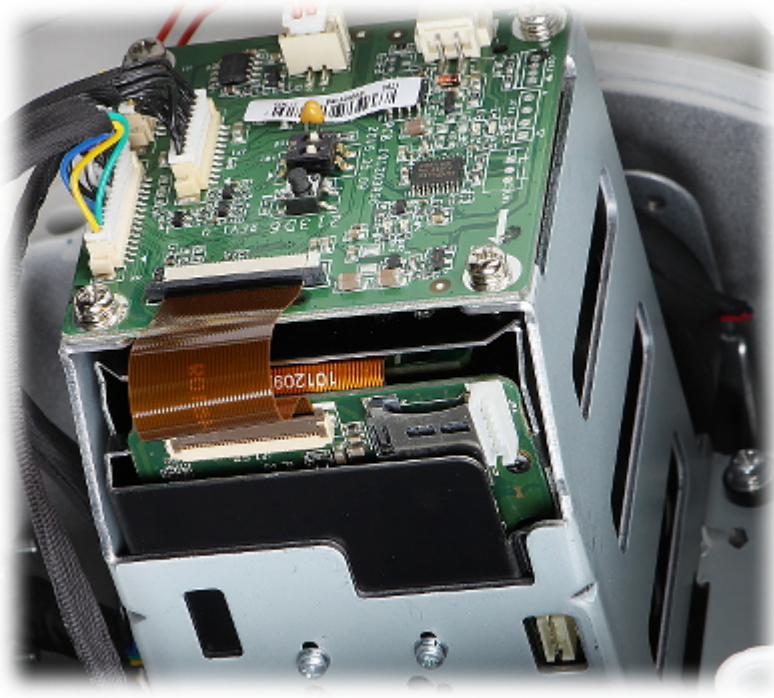

PRESENTATION

Bottom view:

View after remove the cover:

Memory card slot:

Camera connectors:

Connectors description:

Dimensions:

In the kit:

OUR TESTS

Camera image at artificial illumination (about 30Lux):

Camera image at night conditions with internal built-in IR illuminator on:

Camera image at direct strong light opposite to camera:

Max. zoom: