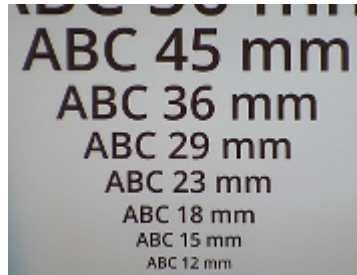

OUR TESTS

Camera image at artificial illumination (about 30Lux):

Camera image at night conditions with internal built-in IR illuminator on:

Camera image at direct strong light opposite to camera:

Max. zoom:

PACKAGE

Dimensions (L x W x H): 0x0x0 mm	Gross Weight: 0 kg
----------------------------------	--------------------