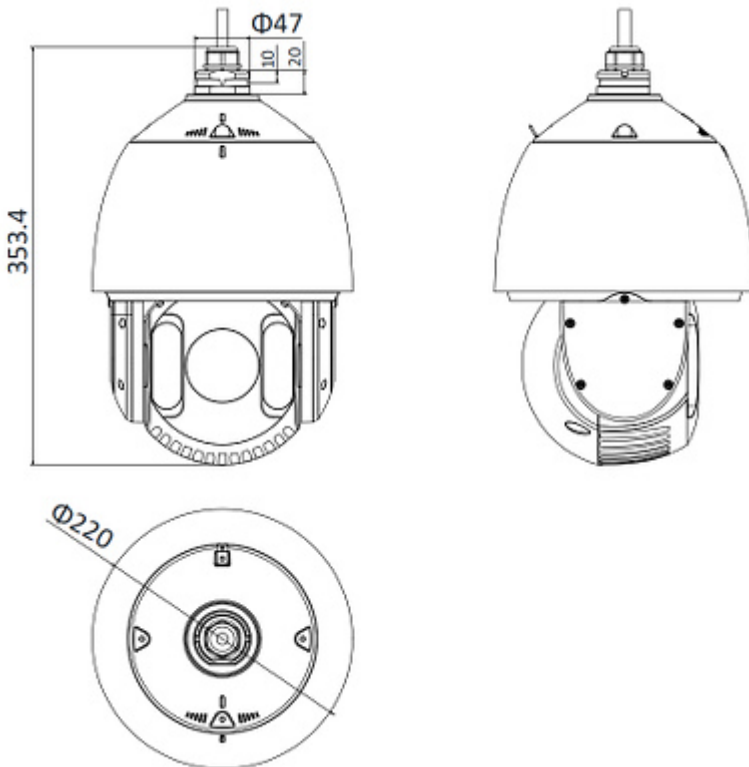

PRESENTATION

Bottom view:

View after remove the cover:

Memory card slot:

Camera connectors:

Connectors description:

Dimensions:

In the kit:

PACKAGE

Dimensions (L x W x H): 0x0x0 mm	Gross Weight: 0 kg
----------------------------------	--------------------