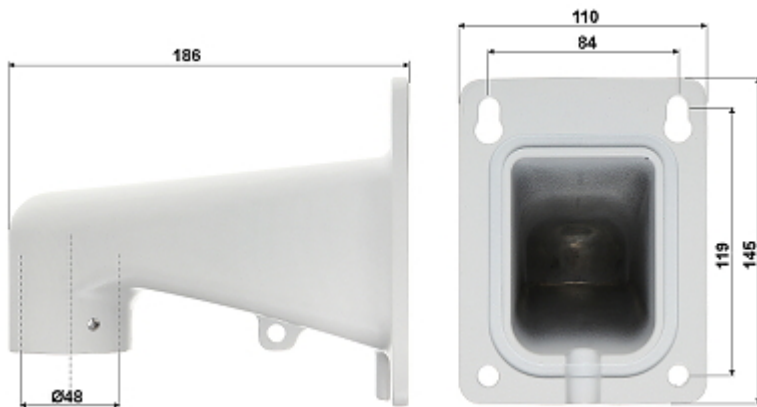

Bracket dimensions:

Connectors: