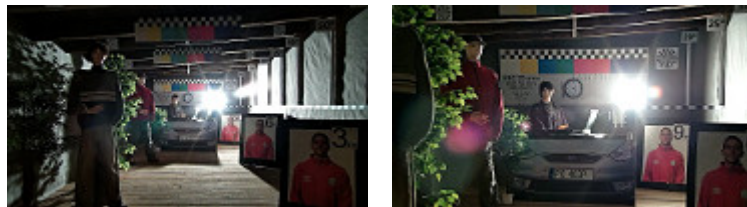

## OUR TESTS

Camera image at artificial illumination (about 30Lux):

Camera image at night conditions with internal built-in IR illuminator on:

Camera image at direct strong light opposite to camera: