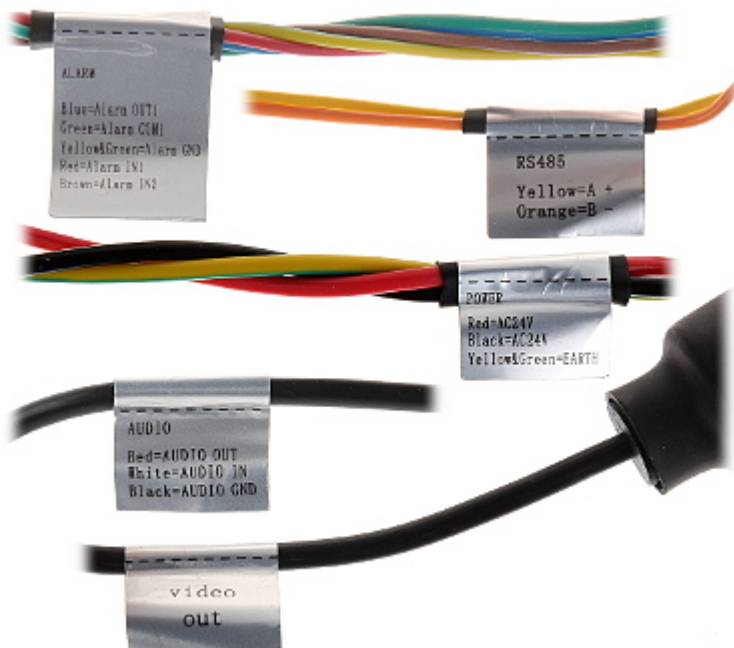

In the kit:

DELTA-OPTI Monika Matysiak; <https://www.delta.poznan.pl>
POL; 60-713 Poznań; Graniczna 10
e-mail: delta-opti@delta.poznan.pl; tel: +(48) 61 864 69 60