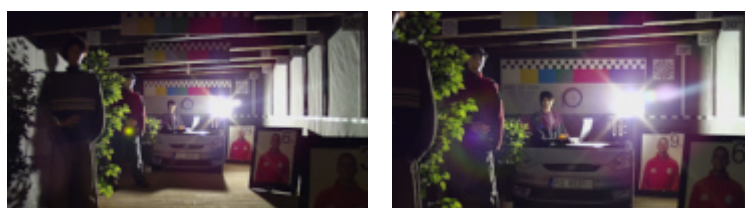

PACKAGE

Dimensions (L x W x H): 0x0x0 mm	Gross Weight: 0 kg