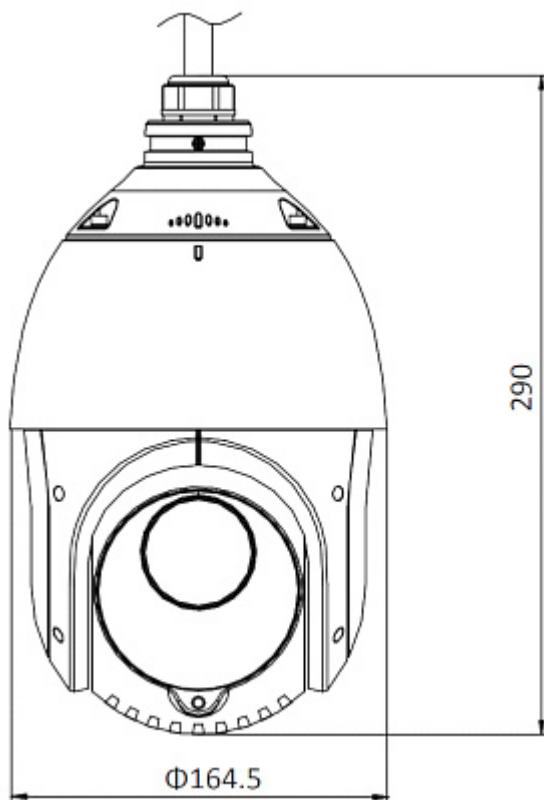

SPECIFICATION

Standard:	TCP/IP
Sensor:	1/2.8 " Progressive Scan CMOS
Matrix size:	4 Mpx
Resolution:	2560 x 1440 - 4 Mpx , 1920 x 1080 - 1080p 1280 x 960 - 1.3 Mpx 1280 x 720 - 720p
Lens:	4.8 ... 120 mm
View angle:	• 55 ° ... 2.4 ° (manufacturer data) • 52 ° ... 3.1 ° (our tests result)
Optical zoom:	x 25
Digital zoom:	x 16
Range of IR illumination:	100 m
Video output:	—
Preset rotation speed:	80 °/s
Rotation speed (manual control):	• 0.1 °/s ... 80 °/s (horizontal), • 0.1 °/s ... 80 °/s (vertical)
Horizontal rotation range:	360 ° - continuous
Vertical rotation range:	-15 ° ... 90 °

Housing:	Speed Dome, Metal + Plastic
Color:	White + Black
Operation temp:	-30 °C ... 65 °C
"Index of Protection":	IP66
Weight:	2.95 kg
Dimensions:	Ø 165 x 290 mm (without bracket)
Supported languages:	Polish, English, Bulgarian, Croatian, Czech, Danish, Estonian, Finnish, French, Greek, Spanish, Dutch, Lithuanian, Latvian, German, Norwegian, Portuguese, Russian, Romanian, Serbian, Slovak, Slovenian, Swedish, Turkish, Hungarian, Vietnamese, Italian
Manufacturer / Brand:	Hikvision
SAP Code:	327000150
Guarantee:	3 years

PRESENTATION

Bottom view:

Internal view of the housing:

Micro SD card slot is located inside the camera:

Camera connectors:

Camera dimensions:

Bracket dimensions:

In the kit:

Camera image at night conditions with internal built-in IR illuminator on:

Camera image at direct strong light opposite to camera:

PACKAGE

Dimensions (L x W x H): 0x0x0 mm	Gross Weight: 0 kg
----------------------------------	--------------------