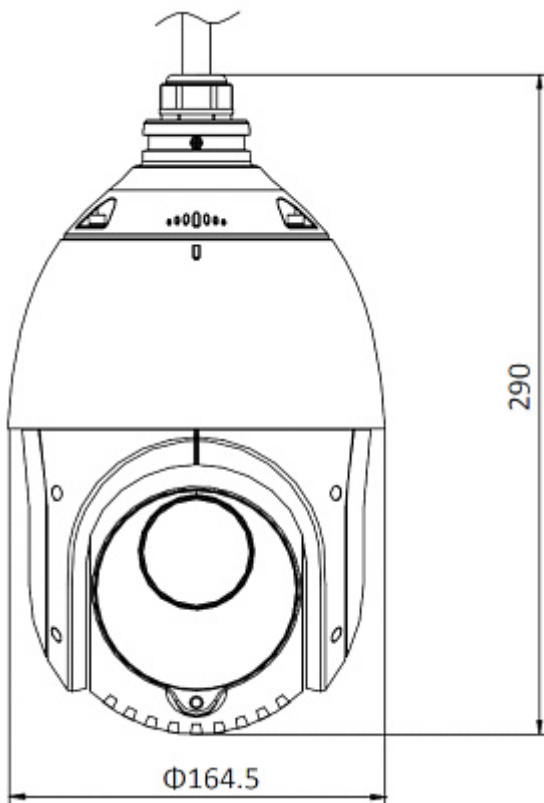

## SPECIFICATION

Standard:	TCP/IP
Sensor:	1/2.8 " Progressive Scan CMOS
Matrix size:	4 Mpx
Resolution:	2560 x 1440 - 3.7 Mpx , 2048 x 1536 - 3 Mpx , 1920 x 1080 - 1080p 1280 x 960 - 1.3 Mpx 1280 x 720 - 720p
Lens:	4.8 ... 120 mm
View angle:	• 55 ° ... 2.4 ° (manufacturer data) • 52 ° ... 3.0 ° (our tests result)
Optical zoom:	x 25
Digital zoom:	x 16
Range of IR illumination:	100 m
Video output:	—
Preset rotation speed:	80 °/s
Rotation speed (manual control):	0.1 °/s ... 80 °/s (horizontal) , 0.1 °/s ... 80 °/s (vertical)
Horizontal rotation range:	360 ° - continuous

Power supply:	<ul style="list-style-type: none"> <li>• PoE (802.3at),</li> <li>• 12 V DC / 2 A (power adapter included)</li> </ul>
Power consumption:	≤ 18 W
Housing:	Speed Dome, Metal + Plastic
Color:	White
Operation temp:	-30 °C ... 65 °C
"Index of Protection":	IP66
Weight:	3.05 kg
Dimensions:	Ø 165 x 290 mm (without bracket)
Supported languages:	Polish, English, Bulgarian, Croatian, Czech, Danish, Estonian, Finnish, French, Greek, Spanish, Dutch, German, Norwegian, Portuguese, Russian, Romanian, Serbian, Slovak, Slovenian, Swedish, Turkish, Hungarian, Vietnamese, Italian
Manufacturer / Brand:	Hikvision
SAP Code:	301315778
Guarantee:	<b>3 years</b>

## PRESENTATION

Bottom view:

Internal view of the housing:

Micro SD card slot is located inside the camera:

Camera connectors:

Camera dimensions:

Bracket dimensions:

In the kit:

## PACKAGE

Dimensions (L x W x H): 0x0x0 mm	Gross Weight: 0 kg
----------------------------------	--------------------