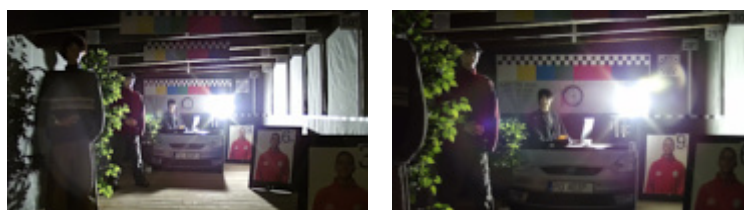

Built-in IR illuminator allows to operate at night conditions, and vari-focal lens with wide range of view angle adjustment enables optimal set the view field of camera to all conditions. The range of IR illumination according to the manufacturer data, depends on outer conditions (visibility - air transparency, environment, wall colors ie. scene reflectance).

## OUR TESTS

Camera image at artificial illumination (about 30Lux):

Camera image at night conditions with internal built-in IR illuminator on:

Camera image at direct strong light opposite to camera: