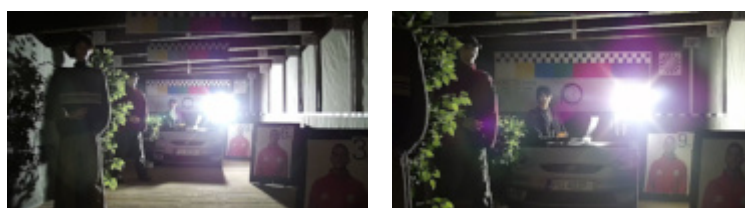

PACKAGE

DELTA-OPTI Monika Matysiak; <https://www.delta.poznan.pl>
POL; 60-713 Poznań; Graniczna 10
e-mail: delta-opti@delta.poznan.pl; tel: +(48) 61 864 69 60