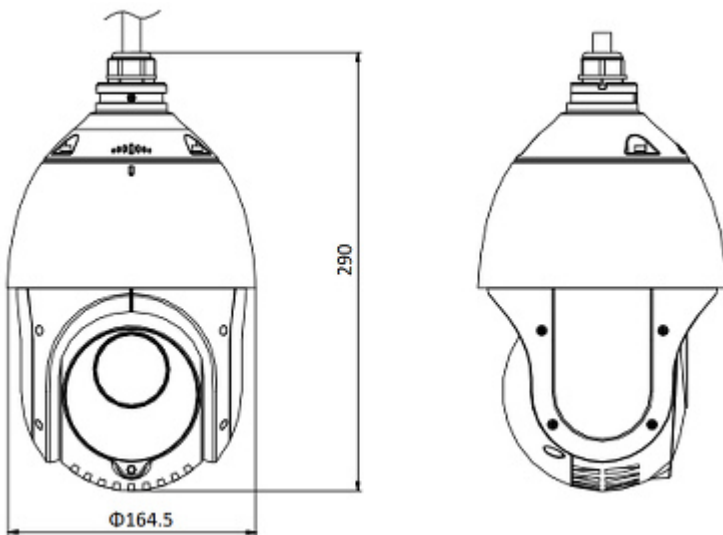

Micro SD card slot is located inside the camera:

Camera connectors:

Dimensions:

Bracket dimensions:

In the kit:

OUR TESTS

Camera image at artificial illumination (about 30Lux):

Camera image at night conditions with internal built-in IR illuminator on:

Dimensions (L x W x H): 0x0x0 mm	Gross Weight: 0 kg
----------------------------------	--------------------