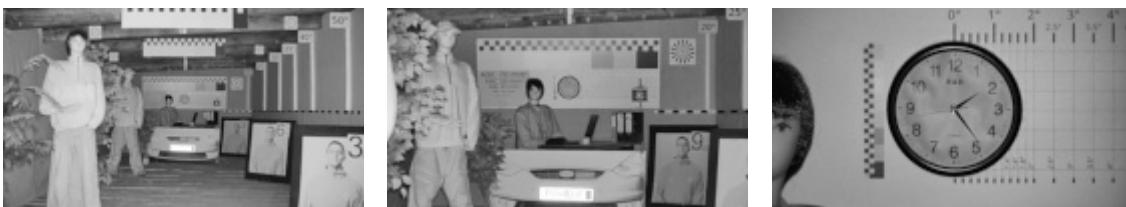

## PRESENTATION

Bottom view:

Internal view of the housing:

Micro SD card slot is located inside the camera:

Camera connectors:

Dimensions:

In the kit:

## OUR TESTS

Camera image at artificial illumination (about 30Lux):

Camera image at night conditions with internal built-in IR illuminator on:

Camera image at direct strong light opposite to camera: