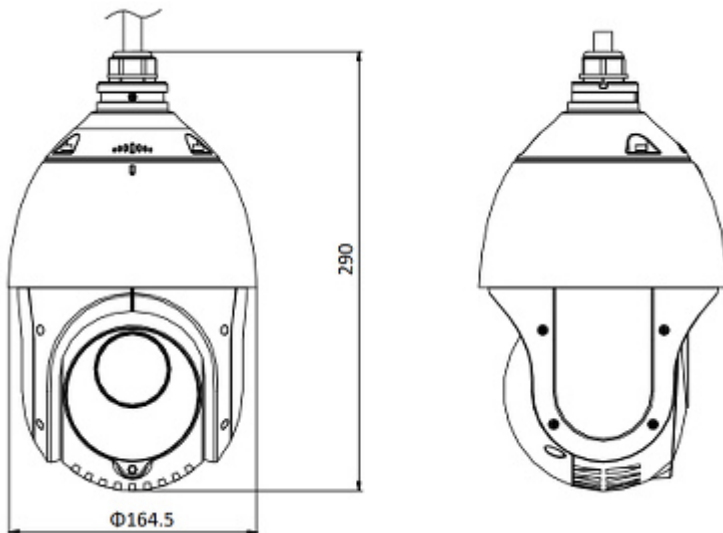

Power supply:	<ul style="list-style-type: none"> <li>• PoE (802.3at),</li> <li>• 12 V DC / 2 A (power adapter included)</li> </ul>
Power consumption:	≤ 18 W
Housing:	Speed Dome, Metal / Plastic
Color:	White
Operation temp:	-30 °C ... 65 °C
"Index of Protection":	IP66
Weight:	2.27 kg
Dimensions:	Ø 165 x 290 mm (without bracket)
Supported languages:	Polish, English, Bulgarian, Croatian, Czech, Danish, Estonian, Finnish, French, Greek, Spanish, Dutch, German, Norwegian, Portuguese, Russian, Romanian, Serbian, Slovak, Slovenian, Swedish, Turkish, Hungarian, Vietnamese, Italian
SAP Code:	301314562
Manufacturer / Brand:	Hikvision
Guarantee:	<b>3 years</b>

## PRESENTATION

Bottom view:

Internal view of the housing:

Micro SD card slot is located inside the camera:

Camera connectors:

Dimensions:

In the kit:

## OUR TESTS

Camera image at artificial illumination (about 30Lux):

Camera image at night conditions with internal built-in IR illuminator on:

Camera image at direct strong light opposite to camera:

## PACKAGE

Dimensions (L x W x H): 0x0x0 mm	Gross Weight: 0 kg
----------------------------------	--------------------