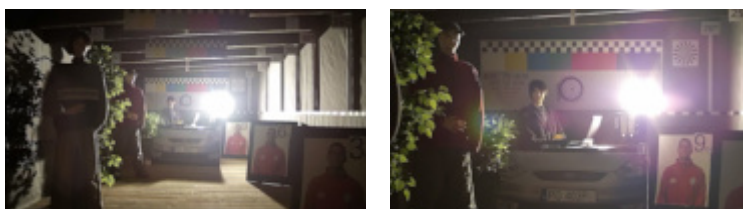

Built-in IR illuminator allows to operate at night conditions, and vari-focal lens with wide range of view angle adjustment enables optimal set the view field of camera to all conditions. The range of IR illumination according to the manufacturer data, depends on outer conditions (visibility - air transparency, environment, wall colors ie. scene reflectance).

## OUR TESTS

Camera image at artificial illumination (about 30Lux):

Camera image at night conditions with internal built-in IR illuminator on:

Camera image at direct strong light opposite to camera: