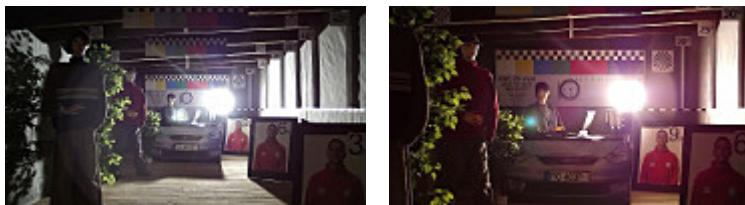

PACKAGE

Dimensions (L x W x H): 0x0x0 mm	Gross Weight: 0 kg