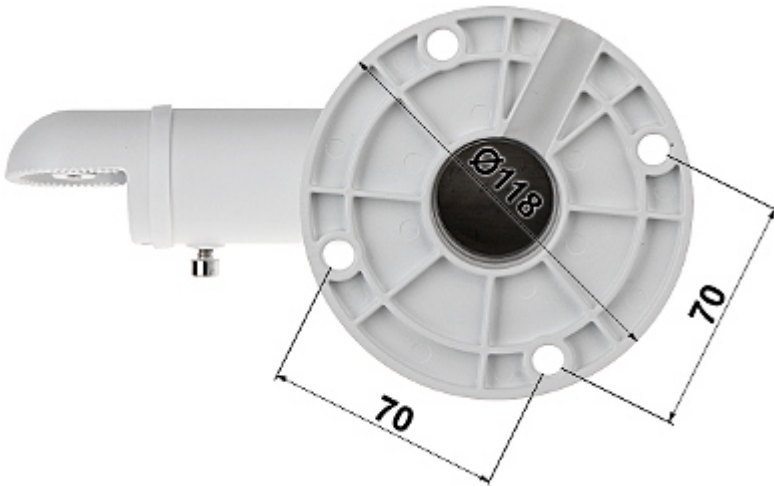

Main features:	<ul style="list-style-type: none"> • Max. speed of a moving vehicle : 40 km/h • Image analysis : License plate recognition, Gate opening, White list - embedded, Loop detection • Motozoom lens - Control from a Web browser • ICR - Movable InfraRed filter • Day/Night mode (color/b&w/auto)
Power supply:	<ul style="list-style-type: none"> • PoE (802.3af), • 12 V DC / 1080 mA
Power consumption:	≤ 13 W
Housing:	Compact, Metal / Plastic
Color:	White
"Index of Protection":	IP67
Operation temp:	-30 °C ... 60 °C
Weight:	1.60 kg (without bracket)
Dimensions:	297 x 124 x 108 mm (without bracket)
Supported languages:	English
Manufacturer / Brand:	DAHUA
Guarantee:	3 years

PRESENTATION

Side view:

Bottom view:

Bracket view:

Connectors description:

In the kit:

Record from camera during daylight operation:
:

OUR OPINIONS

- Motozoom lens.

PACKAGE

Dimensions (L x W x H): 0x0x0 mm	Gross Weight: 0 kg
----------------------------------	--------------------