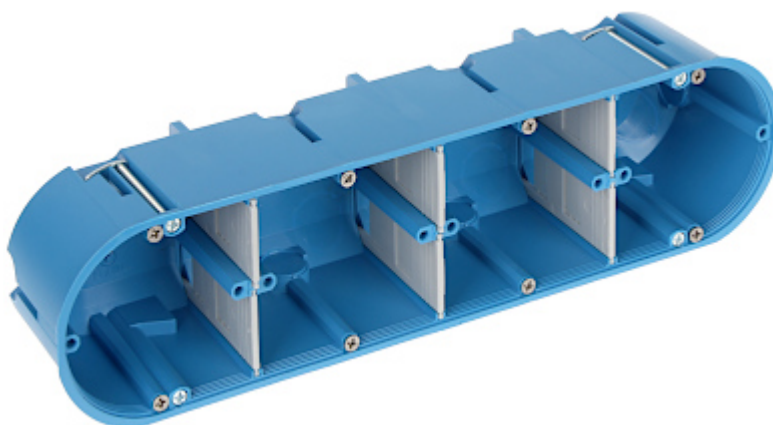

Code: P-4X60-D

FLUSH BOX 4-GANG P-4X60-D SIMET

Net: 7.70 EUR Gross: 7.70 EUR

Flush mounting box. The box is made from non-halogen, self-extinguishing plastic, intended for installation in hollow walls (plasterboard). Possibility of vertical or horizontal mounting.

SPECIFICATION

Number of sections:	4
"Index of Protection":	IP30
Main features:	<ul style="list-style-type: none">• Flush-mounted for hollow walls• stiffened construction• flammability index : 960 °C• Class V0• 4 x 4 fixing points• 8 mounting screws, 4 special screws with holders to fastening to the wall, 6 cable partitions - included
Material:	halogen free and inflammable
Color:	Blue
Weight:	0.17 kg
Mounting holes distance:	60 mm
Dimensions:	286 x 71 x 63 mm
Manufacturer / Brand:	SIMET
Guarantee:	2 years