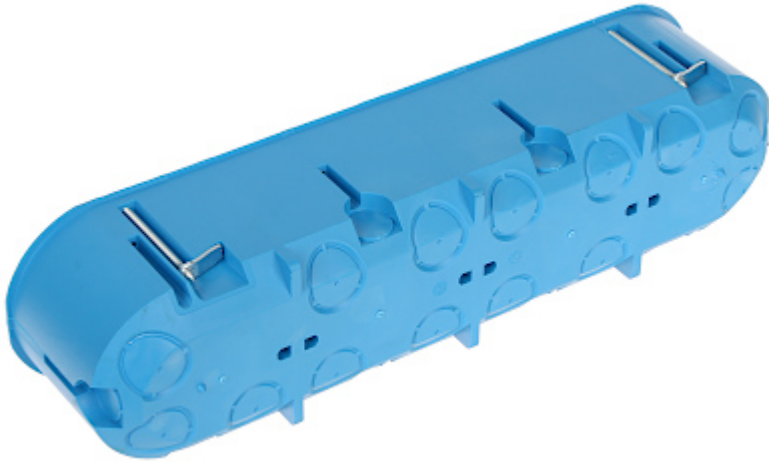

The box has removable cable partitions: