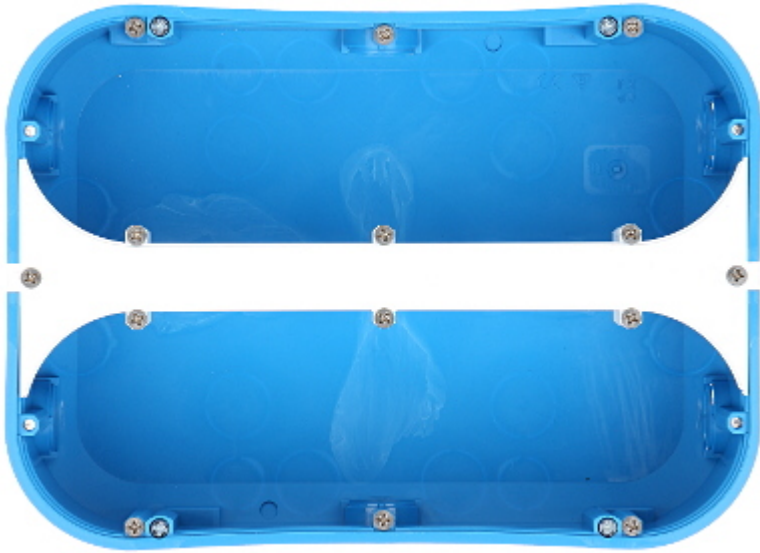

Code: P-6X60-D

FLUSH BOX 6-GANG P-6X60-D

Net: 43.35 PLN Gross: 43.35 PLN

Flush mounting box. The box is made from non-halogen, self-extinguishing plastic, intended for installation in hollow walls (plasterboard). Possibility of vertical or horizontal mounting.

SPECIFICATION

Number of sections:	6
"Index of Protection":	IP30
Main features:	<ul style="list-style-type: none">• Flush-mounted for hollow walls• stiffened construction• 960 °C flammability index• Class V0• 16 fixing points• 12 mounting screws, 4 special screws with holders to fastening to the wall, 1 cable partition - included
Material:	halogen free and inflammable
Color:	Blue
Weight:	0.225 kg
Mounting holes distance:	60 mm
Dimensions:	229 x 171 x 68 mm
Guarantee:	2 years

PRESENTATION

Front view:

Rear view:

PACKAGE

Dimensions (L x W x H): 0x0x0 mm	Gross Weight: 0 kg
----------------------------------	--------------------