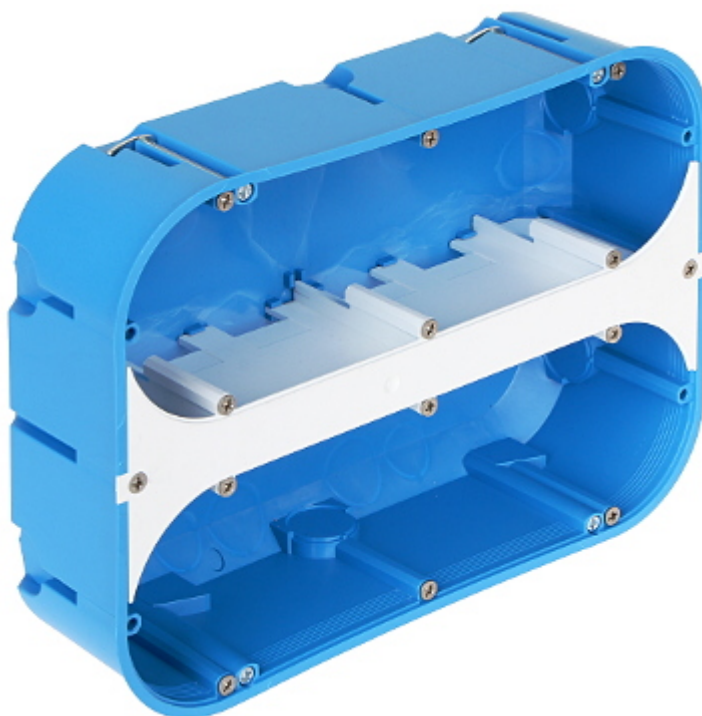

Code: P-6X60-D

FLUSH BOX 6-GANG P-6X60-D

Net: 43.35 PLN Gross: 43.35 PLN

Flush mounting box. The box is made from non-halogen, self-extinguishing plastic, intended for installation in hollow walls (plasterboard). Possibility of vertical or horizontal mounting.

SPECIFICATION

Number of sections:	6
"Index of Protection":	IP30
Main features:	<ul style="list-style-type: none">• Flush-mounted for hollow walls• stiffened construction• 960 °C flammability index• Class V0• 16 fixing points• 12 mounting screws, 4 special screws with holders to fastening to the wall, 1 cable partition - included
Material:	halogen free and inflammable
Color:	Blue
Weight:	0.225 kg
Mounting holes distance:	60 mm
Dimensions:	229 x 171 x 68 mm
Guarantee:	2 years

PRESENTATION

Front view:

Rear view:

PACKAGE

Dimensions (L x W x H): 0x0x0 mm	Gross Weight: 0 kg
----------------------------------	--------------------