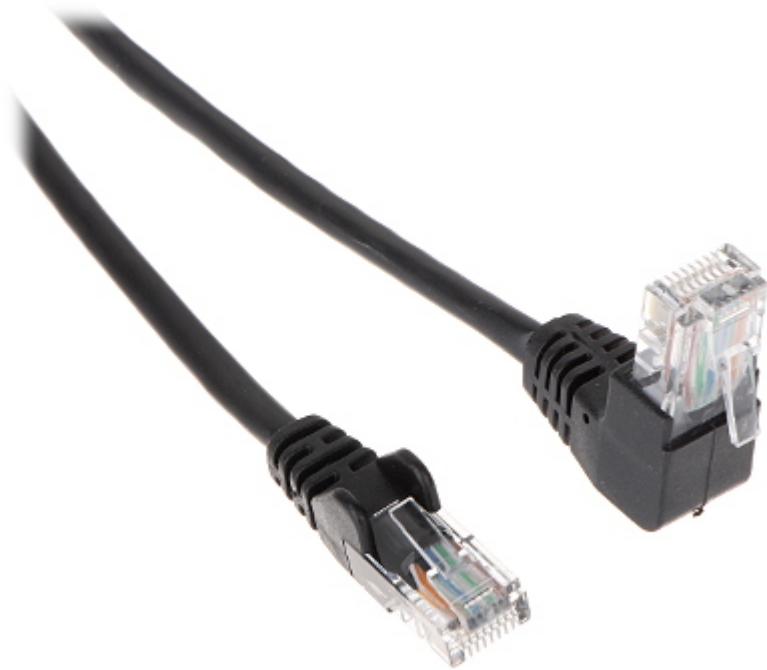

Code: RJ45/5.0-PK/B

PATCHCORD **RJ45/5.0-PK/B** 5.0 m

Net: **18.23 DKK** Gross: **18.23 DKK**

SPECIFICATION

Cable:	UTP cat. 5e : RJ-45 - Straight plug / RJ-45 - Angular plug
Color:	Black
Length of the cable:	5.0 m
Main features:	<ul style="list-style-type: none">• Very easy and quick assembly• Corrosion resistance
Weight:	0.09 kg
Guarantee:	2 years

PRESENTATION

RJ-45 connectors:

DELTA-OPTI Monika Matysiak; <https://www.delta.poznan.pl>
POL; 60-713 Poznań; Graniczna 10
e-mail: delta-opti@delta.poznan.pl; tel: +(48) 61 864 69 60

PACKAGE

Dimensions (L x W x H): 0x0x0 mm	Gross Weight: 0 kg
----------------------------------	--------------------