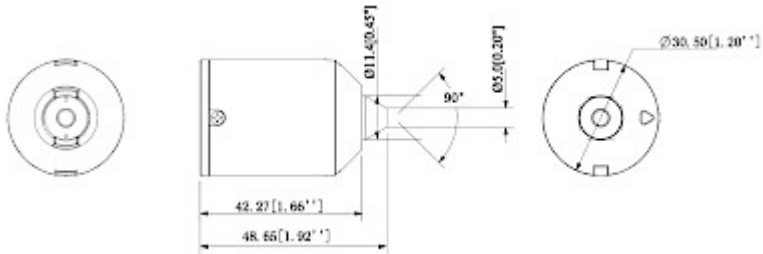

## SPECIFICATION

Standard:	TCP/IP
Sensor:	1/2.7 " Progressive Scan CMOS
Matrix size:	4 Mpx
Resolution:	max. 2688 x 1520 - 4 Mpx
Lens:	2.8 mm (pinhole)
View angle:	<ul style="list-style-type: none"><li>• 83 ° (manufacturer data)</li><li>• 96 ° (our tests result)</li></ul>
Min. illumination:	0.02 Lux (color) 0.01 Lux (B/W)
S/N ratio:	> 50 dB
Audio:	—
RS-485 interface:	—
RS-232 interface:	—
Memory card slot:	—
Power supply:	From main unit module
Length of the cable:	8 m
Operation temp:	-30 °C ... 60 °C
Weight:	0.4 kg
Dimensions:	Ø 31 x 49 mm

## PRESENTATION

Small dimensions camera:

Front view:

Camera connector:

Dimensions:

In the kit:

## PACKAGE

Dimensions (L x W x H): 0x0x0 mm	Gross Weight: 0 kg
----------------------------------	--------------------