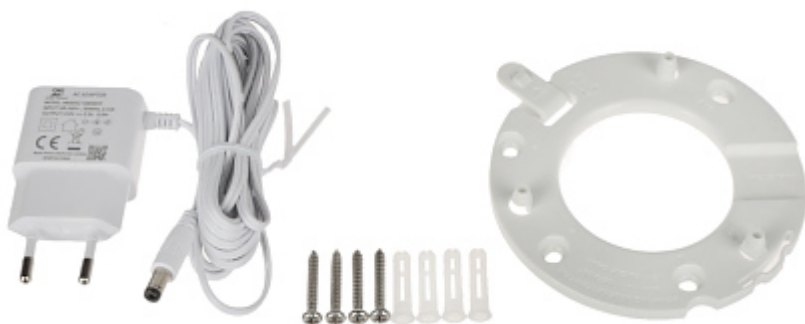

DELTA-OPTI Monika Matysiak; <https://www.delta.poznan.pl>
POL; 60-713 Poznań; Graniczna 10
e-mail: delta-opti@delta.poznan.pl; tel: +(48) 61 864 69 60

Default IP address:	DHCP
Web browser access ports:	—
PC client access ports:	—
Mobile client access ports:	—
Port ONVIF:	—
WEB Server:	—
RTSP URL:	—
Memory card slot:	Micro SD memory cards up to 256GB support (possible local recording)
Main features:	Length of the cable : 0.4 m
Main features:	<ul style="list-style-type: none"> • Wi-Fi Module - IEEE 802.11 b/g/n, Range : 100 m (open area) • RESET button • D-ZOOM - Digital Zoom : 16x • Motion Detection - Remote configuration • Human detection • Alarm notifications - Sending instant motion-activated alerts to mobile phone
Power supply:	12 V DC / 0.5 A (power adapter included)
Power consumption:	≤ 3 W
"Index of Protection":	—
Weight:	0.2 kg
Dimensions:	Ø 110 x 81 mm
Supported languages:	—
Manufacturer / Brand:	DAHUA / IMOU
Guarantee:	2 years

PRESENTATION

Memory card slot and "Reset" button:

Mounting side view:

In the kit:

PACKAGE

Dimensions (L x W x H): 0x0x0 mm	Gross Weight: 0 kg
----------------------------------	--------------------