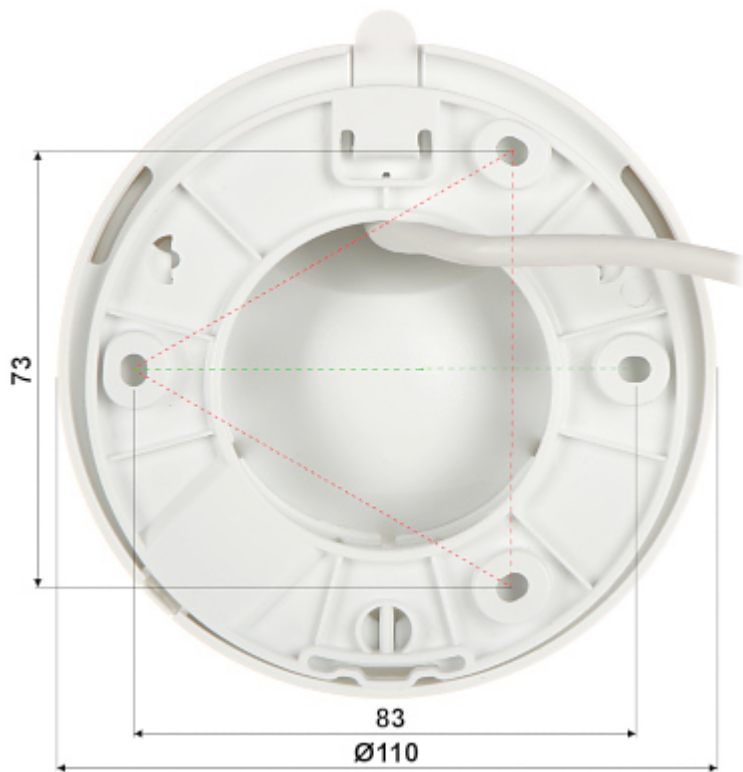

Attention! The IMOU series devices do not have a WEB interface.

SPECIFICATION

Standard:	TCP/IP
Sensor:	1/2.8 " Progressive Scan CMOS
Matrix size:	2.1 Mpx
Resolution:	1920 x 1080 - 1080p
Lens:	2.8 mm
View angle:	92 °
Range of IR illumination:	30 m
Audio:	<ul style="list-style-type: none">• Microphone built-in,• Audio transmission via network
Image compression method:	H.265 / H.264
Main stream frame rate:	25 fps @ 1080p
Network protocols:	TCP, DHCP
ONVIF:	✓
Network interface:	Wi-Fi - IEEE 802.11 b/g/n
Mobile phones support:	Access by a cloud (P2P) <ul style="list-style-type: none">• Android: Free application IMOU• iOS (iPhone): Free application IMOU
Default admin user / password:	admin / - The administrator password should be set at the first start

DELTA-OPTI Monika Matysiak; <https://www.delta.poznan.pl>
POL; 60-713 Poznań; Graniczna 10
e-mail: delta-opti@delta.poznan.pl; tel: +(48) 61 864 69 60

Default IP address:	DHCP
Web browser access ports:	—
PC client access ports:	—
Mobile client access ports:	—
Port ONVIF:	—
WEB Server:	—
RTSP URL:	—
Memory card slot:	Micro SD memory cards up to 256GB support (possible local recording)
Main features:	Length of the cable : 0.4 m
Main features:	<ul style="list-style-type: none"> • Wi-Fi Module - IEEE 802.11 b/g/n, Range : 100 m (open area) • RESET button • D-ZOOM - Digital Zoom : 16x • Motion Detection - Remote configuration • Human detection • Alarm notifications - Sending instant motion-activated alerts to mobile phone
Power supply:	12 V DC / 0.5 A (power adapter included)
Power consumption:	≤ 3 W
"Index of Protection":	—
Weight:	0.2 kg
Dimensions:	Ø 110 x 81 mm
Supported languages:	—
Manufacturer / Brand:	DAHUA / IMOU
Guarantee:	2 years

PRESENTATION

Memory card slot and "Reset" button:

Mounting side view:

In the kit:

PACKAGE

Dimensions (L x W x H): 0x0x0 mm	Gross Weight: 0 kg
----------------------------------	--------------------