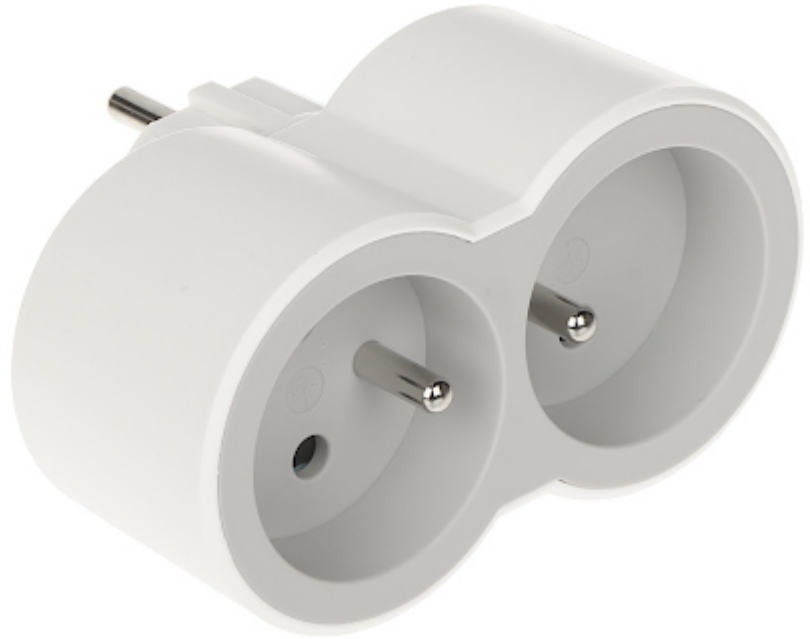

Code: LE-049431

MULTI-SOCKET PLUG **LE-049431** 3680 W LEGRAND

Net: **60.07 SEK** Gross: **60.07 SEK**

Vertical multi-socket plug.

SPECIFICATION

Rated voltage:	230 V / 50 Hz
Maximal total load:	3680 W
Total maximal current:	16 A
Number of outlets:	2 pcs 2P+Z
Socket type:	CEE 7/5
Plug type:	CEE 7/7
Grounding:	✓
Housing:	Plastic
Color:	White / Gray
Weight:	0.084 kg
Dimensions:	97 x 53 x 78 mm
Manufacturer / Brand:	LEGRAND
Guarantee:	2 years