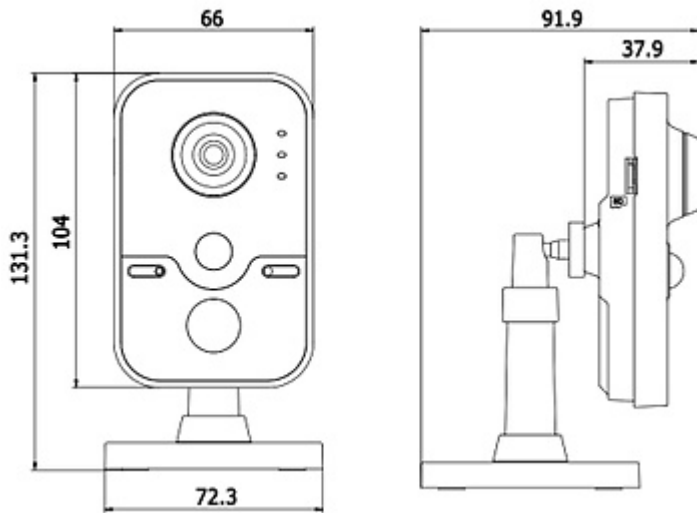

Standard:	TCP/IP
Sensor:	1/2.8 " Progressive Scan CMOS
Matrix size:	2.1 Mpx
Resolution:	1920 x 1080 - 1080p , 1280 x 960 - 1.3 Mpx , 1280 x 720 - 720p
Lens:	2.8 mm
View angle:	<ul style="list-style-type: none">• 106 ° (manufacturer data)• 103 ° (our tests result)
Range of IR illumination:	10 m
Audio:	<ul style="list-style-type: none">• Microphone built-in,• Speakers built-in,• Bi-directional audio streaming support
RS-485 interface:	—
Alarm inputs / outputs:	1 / 1, PIR detector
Image compression method:	<ul style="list-style-type: none">• H.264• MJPEG
Bitrate:	32 ... 8000 kbps - H.264
Main stream frame rate:	25 fps @ 1080p
ONVIF:	2.6

PRESENTATION

Front view:

DELTA-OPTI Monika Matysiak; <https://www.delta.poznan.pl>
POL; 60-713 Poznań; Graniczna 10
e-mail: delta-opti@delta.poznan.pl; tel: +(48) 61 864 69 60

Side view:

Rear view:

Camera dimensions:

In the kit:

OUR TESTS

Camera image at artificial illumination (about 30Lux):

Camera image at night conditions with internal built-in IR illuminator on:

Camera image at direct strong light opposite to camera:

PACKAGE

Dimensions (L x W x H): 0x0x0 mm	Gross Weight: 0 kg
----------------------------------	--------------------