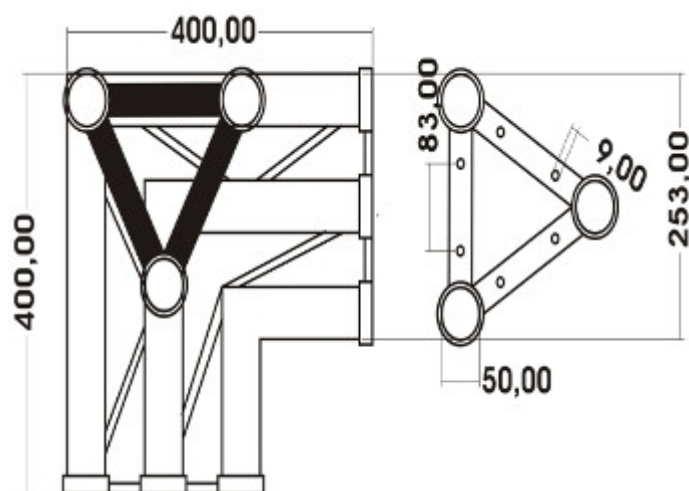

Code: L-3300/GL-3/5

JOINING HEAD L-3300/GL-3/5

Net: 23.79 EUR Gross: 23.79 EUR

The L-3300/GL-3/5 is an element for joining the L-3300 / L-1500 masts and creating any structures of them.

SPECIFICATION

Material:	Aluminum
Dimensions:	400 x 400 x 400 mm
Weight:	3.400 kg
Guarantee:	2 years

PRESENTATION

Dimensions:

Example of application:

PACKAGE

Dimensions (L x W x H): 0x0x0 mm	Gross Weight: 0 kg
----------------------------------	--------------------